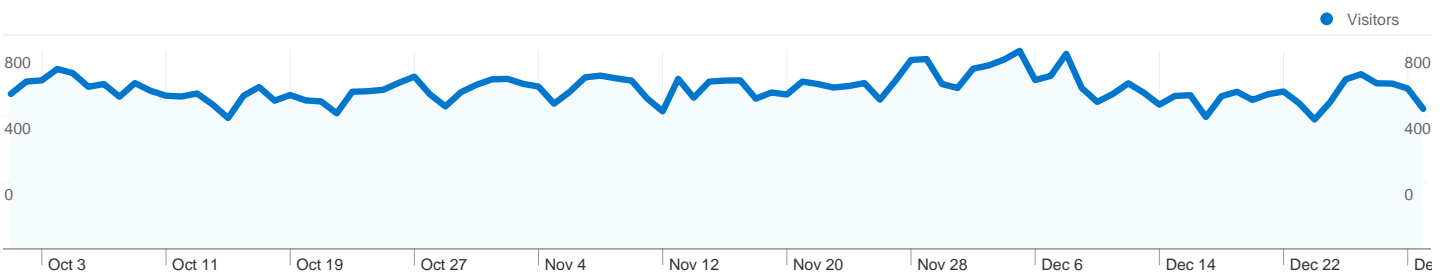

24,751 Absolute Unique Visitors

Saturday, October 1, 2011	1.05% (625)
Sunday, October 2, 2011	1.13% (675)
Monday, October 3, 2011	1.14% (680)
Tuesday, October 4, 2011	1.22% (726)
Wednesday, October 5, 2011	1.19% (709)
Thursday, October 6, 2011	1.10% (654)
Friday, October 7, 2011	1.12% (665)
Saturday, October 8, 2011	1.03% (614)
Sunday, October 9, 2011	1.12% (669)
Monday, October 10, 2011	1.07% (638)
Tuesday, October 11, 2011	1.04% (618)
Wednesday, October 12, 2011	1.03% (615)
Thursday, October 13, 2011	1.05% (627)
Friday, October 14, 2011	0.98% (583)
Saturday, October 15, 2011	0.89% (528)
Sunday, October 16, 2011	1.04% (618)
Monday, October 17, 2011	1.10% (653)
Tuesday, October 18, 2011	1.00% (598)
Wednesday, October 19, 2011	1.04% (621)
Thursday, October 20, 2011	1.01% (599)
Friday, October 21, 2011	1.00% (595)
Saturday, October 22, 2011	0.92% (547)
Sunday, October 23, 2011	1.06% (634)
Monday, October 24, 2011	1.07% (636)
Tuesday, October 25, 2011	1.08% (642)
Wednesday, October 26, 2011	1.13% (670)