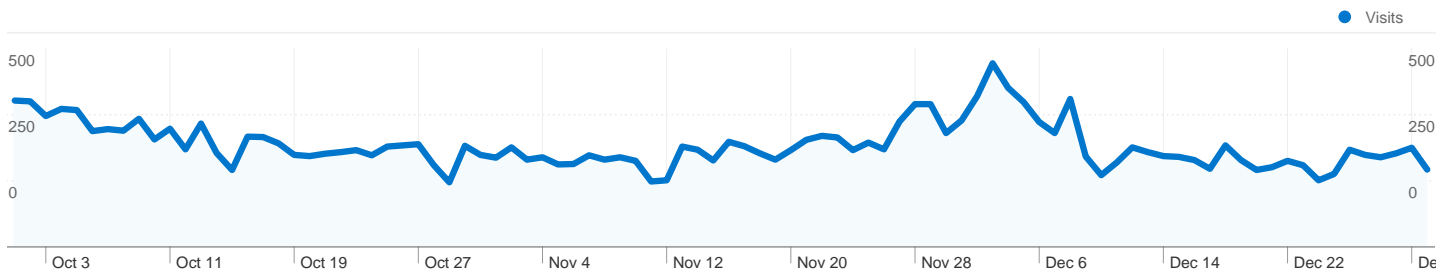

## 50,486 visits came directly to this site

### Site Usage

**50,486 Visits**

% of Site Total: **38.76%**

**6.16 Pages/Visit**

Site Avg: **6.04 (2.04%)**

**00:08:19 Avg. Time on Site**

Site Avg: **00:08:27 (-1.66%)**

**18.18% % New Visits**

Site Avg: **17.41% (4.42%)**

**19.51% Bounce Rate**

Site Avg: **23.47% (-16.89%)**