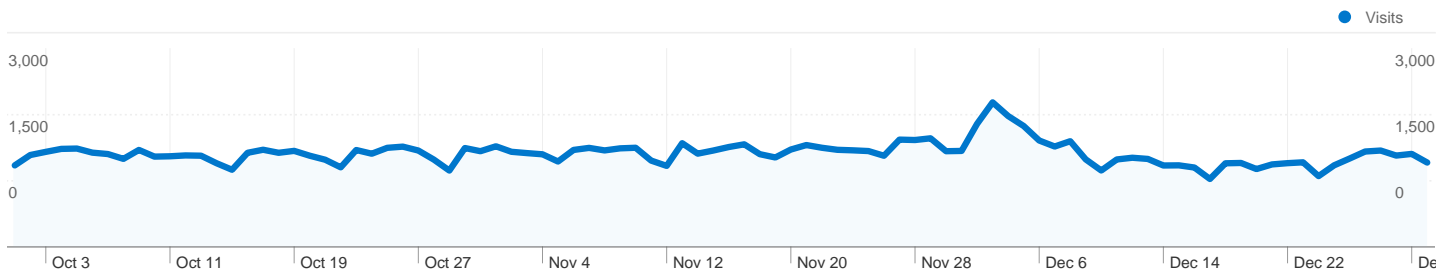

130,254 Visits

1,415.80 Visits / Day

Saturday, October 1, 2011	0.95% (1,233)
Sunday, October 2, 2011	1.07% (1,390)
Monday, October 3, 2011	1.10% (1,438)
Tuesday, October 4, 2011	1.14% (1,483)
Wednesday, October 5, 2011	1.14% (1,488)
Thursday, October 6, 2011	1.09% (1,426)
Friday, October 7, 2011	1.08% (1,405)
Saturday, October 8, 2011	1.02% (1,332)
Sunday, October 9, 2011	1.13% (1,467)
Monday, October 10, 2011	1.05% (1,366)
Tuesday, October 11, 2011	1.05% (1,371)
Wednesday, October 12, 2011	1.06% (1,384)
Thursday, October 13, 2011	1.06% (1,380)
Friday, October 14, 2011	0.97% (1,266)
Saturday, October 15, 2011	0.90% (1,167)
Sunday, October 16, 2011	1.09% (1,424)
Monday, October 17, 2011	1.13% (1,470)
Tuesday, October 18, 2011	1.09% (1,424)
Wednesday, October 19, 2011	1.12% (1,453)
Thursday, October 20, 2011	1.06% (1,380)
Friday, October 21, 2011	1.01% (1,319)
Saturday, October 22, 2011	0.92% (1,204)
Sunday, October 23, 2011	1.13% (1,466)
Monday, October 24, 2011	1.08% (1,410)
Tuesday, October 25, 2011	1.15% (1,499)
Wednesday, October 26, 2011	1.16% (1,517)