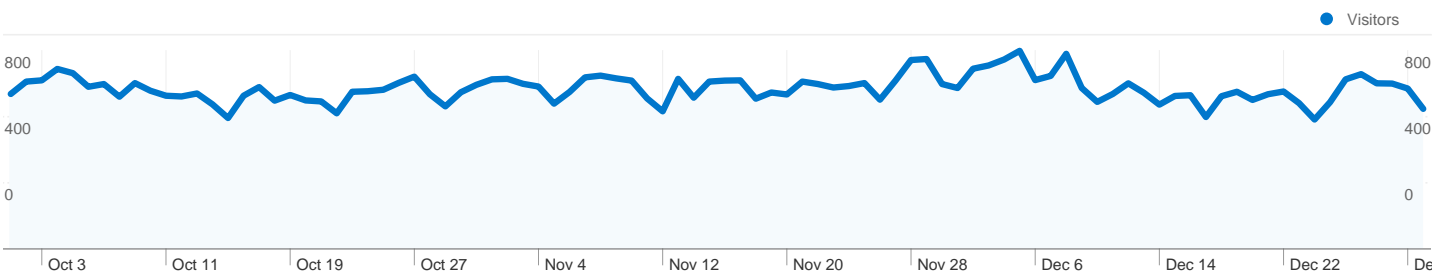

## TABLE OF CONTENTS

Visitors Overview .....	1
Visits for all visitors .....	2
Pageviews for all visitors .....	5
Absolute Unique Visitors .....	8
Direct Traffic .....	11
Referring Sites .....	12
Search Engines .....	16
Keywords .....	17
Visitor Loyalty .....	21
Length of Visit .....	22
Depth of Visit .....	23
Top Content .....	24

## 24,751 people visited this site

 **130,254** Visits

 **24,751** Absolute Unique Visitors

 **786,829** Pageviews

 **6.04** Average Pageviews

 **00:08:27** Time on Site

 **23.47%** Bounce Rate

 **17.41%** New Visits

### Site Usage

**50,486 Visits**

% of Site Total: **38.76%**

**6.16 Pages/Visit**

Site Avg: **6.04 (2.04%)**

**00:08:19 Avg. Time on Site**

Site Avg: **00:08:27 (-1.66%)**

**18.18% % New Visits**

## Search sent 56,077 total visits via 9,919 keywords