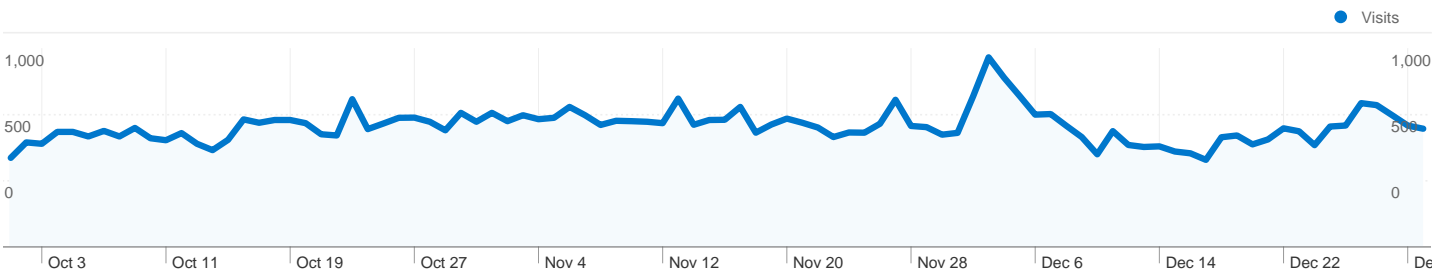

1 - 100 of 205

**Search sent 56,077 total visits via 9 sources**

Site Usage

<b>Visits</b> <b>56,077</b> % of Site Total: 43.05%	<b>Pages/Visit</b> <b>6.00</b> Site Avg: 6.04 (-0.66%)	<b>Avg. Time on Site</b> <b>00:08:33</b> Site Avg: 00:08:27 (1.12%)	<b>% New Visits</b> <b>19.60%</b> Site Avg: 17.41% (12.63%)	<b>Bounce Rate</b> <b>27.27%</b> Site Avg: 23.47% (16.19%)	
Source	Visits	Pages/Visit	Avg. Time on Site	% New Visits	Bounce Rate
google	43,846	6.11	00:09:07	16.31%	25.41%
seznam	11,798	5.58	00:06:26	31.47%	34.29%
search	346	6.80	00:08:46	22.25%	19.08%
ask	28	7.79	00:08:23	28.57%	14.29%
bing	25	3.52	00:02:33	80.00%	64.00%
yahoo	24	6.25	00:15:31	58.33%	45.83%
yandex	7	1.00	00:00:00	71.43%	100.00%
aol	2	1.00	00:00:00	100.00%	100.00%
virgilio	1	1.00	00:00:00	100.00%	100.00%

## Search sent 56,077 total visits via 9,919 keywords