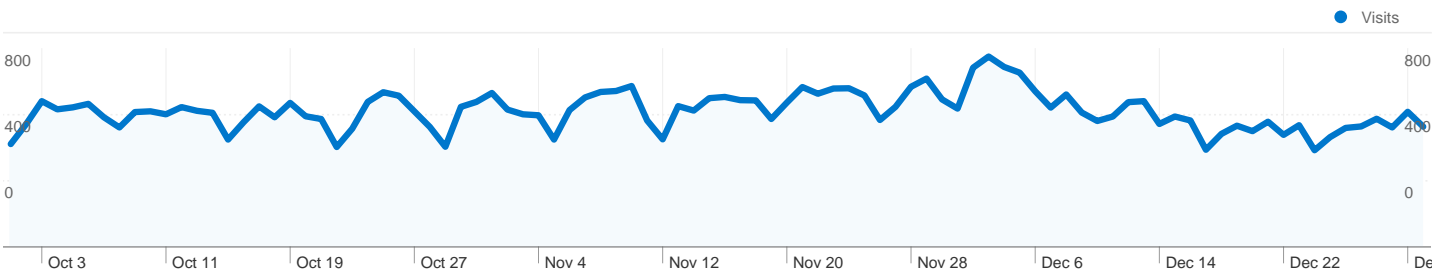

50,486 visits came directly to this site

Site Usage

50,486 Visits

% of Site Total: **38.76%**

6.16 Pages/Visit

Site Avg: **6.04 (2.04%)**

00:08:19 Avg. Time on Site

Site Avg: **00:08:27 (-1.66%)**

18.18% % New Visits

Site Avg: **17.41% (4.42%)**

19.51% Bounce Rate

Site Avg: **23.47% (-16.89%)**