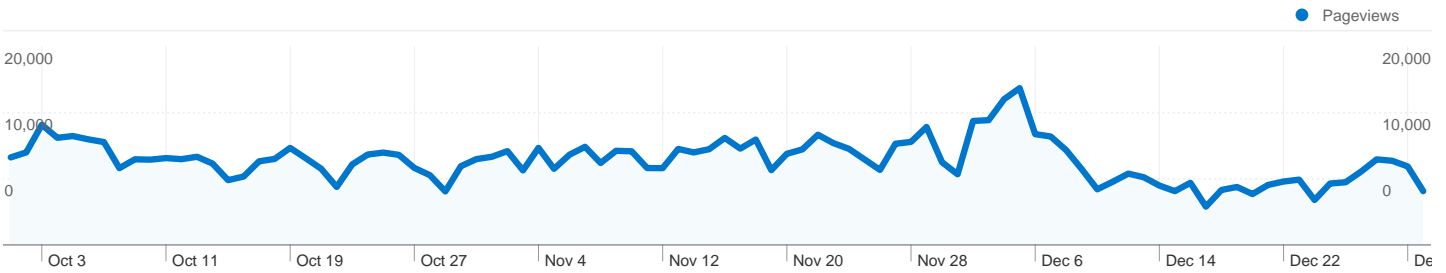

786,829 Pageviews

Saturday, October 1, 2011	1.12% (8,828)
Sunday, October 2, 2011	1.19% (9,330)
Monday, October 3, 2011	1.54% (12,118)
Tuesday, October 4, 2011	1.37% (10,805)
Wednesday, October 5, 2011	1.40% (10,979)
Thursday, October 6, 2011	1.35% (10,646)
Friday, October 7, 2011	1.32% (10,376)
Saturday, October 8, 2011	0.98% (7,744)
Sunday, October 9, 2011	1.10% (8,636)
Monday, October 10, 2011	1.09% (8,600)
Tuesday, October 11, 2011	1.11% (8,757)
Wednesday, October 12, 2011	1.10% (8,649)
Thursday, October 13, 2011	1.13% (8,890)
Friday, October 14, 2011	1.04% (8,205)
Saturday, October 15, 2011	0.83% (6,535)
Sunday, October 16, 2011	0.88% (6,895)
Monday, October 17, 2011	1.07% (8,434)
Tuesday, October 18, 2011	1.10% (8,672)
Wednesday, October 19, 2011	1.24% (9,782)
Thursday, October 20, 2011	1.11% (8,748)
Friday, October 21, 2011	0.98% (7,680)
Saturday, October 22, 2011	0.74% (5,844)
Sunday, October 23, 2011	1.03% (8,120)
Monday, October 24, 2011	1.16% (9,116)
Tuesday, October 25, 2011	1.18% (9,310)
Wednesday, October 26, 2011	1.15% (9,083)