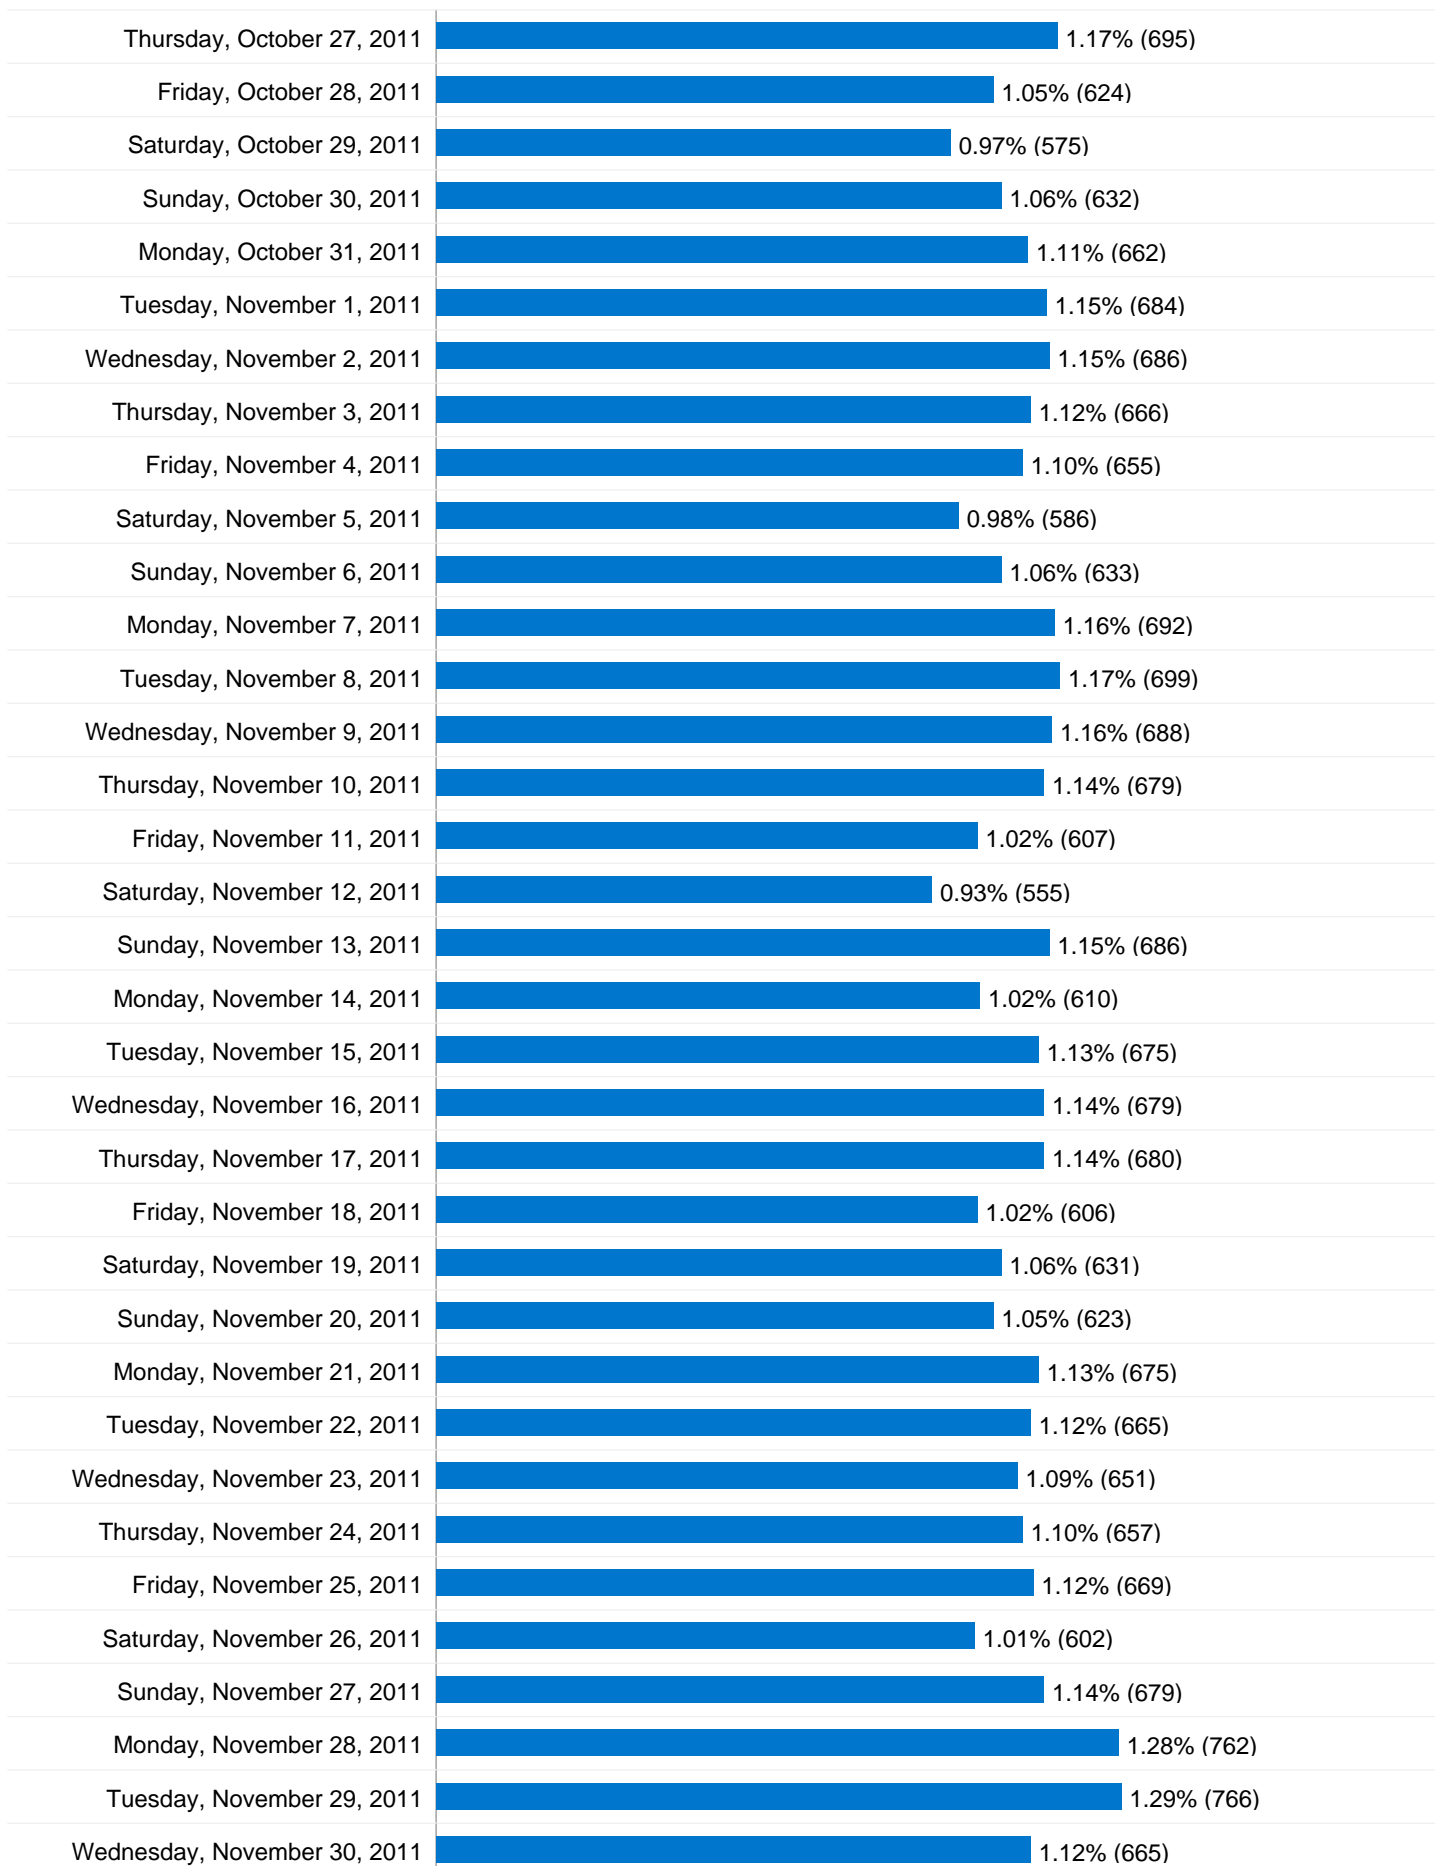

**786,829** Pageviews

Saturday, October 1, 2011	1.12% (8,828)
Sunday, October 2, 2011	1.19% (9,330)
Monday, October 3, 2011	1.54% (12,118)
Tuesday, October 4, 2011	1.37% (10,805)
Wednesday, October 5, 2011	1.40% (10,979)
Thursday, October 6, 2011	1.35% (10,646)
Friday, October 7, 2011	1.32% (10,376)
Saturday, October 8, 2011	0.98% (7,744)
Sunday, October 9, 2011	1.10% (8,636)
Monday, October 10, 2011	1.09% (8,600)
Tuesday, October 11, 2011	1.11% (8,757)
Wednesday, October 12, 2011	1.10% (8,649)
Thursday, October 13, 2011	1.13% (8,890)
Friday, October 14, 2011	1.04% (8,205)
Saturday, October 15, 2011	0.83% (6,535)
Sunday, October 16, 2011	0.88% (6,895)
Monday, October 17, 2011	1.07% (8,434)
Tuesday, October 18, 2011	1.10% (8,672)
Wednesday, October 19, 2011	1.24% (9,782)
Thursday, October 20, 2011	1.11% (8,748)
Friday, October 21, 2011	0.98% (7,680)
Saturday, October 22, 2011	0.74% (5,844)
Sunday, October 23, 2011	1.03% (8,120)
Monday, October 24, 2011	1.16% (9,116)
Tuesday, October 25, 2011	1.18% (9,310)
Wednesday, October 26, 2011	1.15% (9,083)

## 50,486 visits came directly to this site