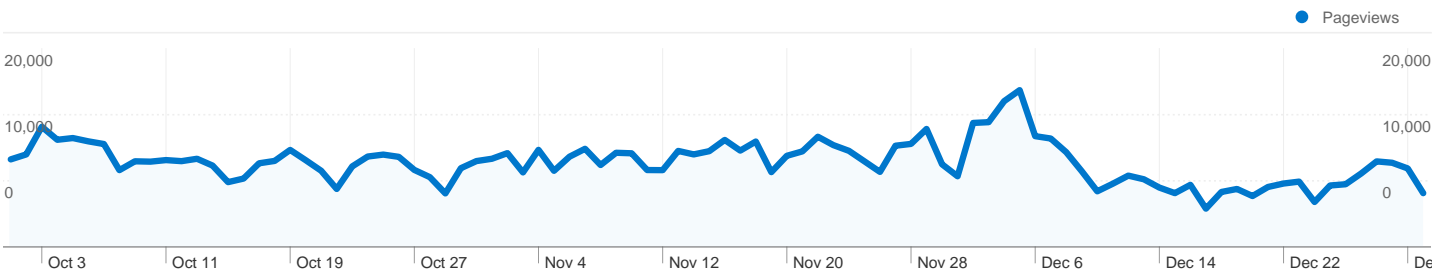

36,532 pages were viewed a total of 786,829 times

Content Performance

Page	Pageviews	Unique Pageviews	Avg. Time on Page	Bounce Rate	% Exit	$ Index
<table border="0" style="width:100%"> <tr> <td style="width:16.6%">Pageviews 786,829 % of Site Total: 100.00%</td> <td style="width:16.6%">Unique Pageviews 446,839 % of Site Total: 100.00%</td> <td style="width:16.6%">Avg. Time on Page 00:01:41 Site Avg: 00:01:41 (0.00%)</td> <td style="width:16.6%">Bounce Rate 23.47% Site Avg: 23.47% (0.00%)</td> <td style="width:16.6%">% Exit 16.55% Site Avg: 16.55% (0.00%)</td> <td style="width:16.6%">$ Index $0.00 Site Avg: $0.00 (0.00%)</td> </tr> </table>						
/sturmovik.php	233,529	96,409	00:01:29	15.60%	16.27%	$0.00
/forum/viewthread.php?forum_id=23&thread_id=3726	46,967	21,641	00:02:11	37.73%	16.68%	$0.00
/forum/viewthread.php?forum_id=81&thread_id=3530	33,178	16,497	00:02:42	45.70%	21.76%	$0.00
/forum/viewthread.php?forum_id=41&thread_id=3727	17,783	7,986	00:02:14	29.69%	16.06%	$0.00
/forum/index.php?sturmovik=forum	13,659	9,319	00:00:40	20.29%	9.24%	$0.00
/forum/viewthread.php?forum_id=83&thread_id=3728	11,576	5,078	00:01:45	21.17%	12.37%	$0.00
/forum/viewthread.php?forum_id=62&thread_id=3532	11,114	5,868	00:02:30	36.29%	22.64%	$0.00
/forum/viewthread.php?forum_id=75&thread_id=3696	9,976	6,357	00:02:08	35.56%	22.32%	$0.00
/forum/viewthread.php?forum_id=83&thread_id=3740	9,475	5,126	00:02:19	26.80%	13.88%	$0.00
/forum/index.php	9,469	7,535	00:00:41	16.47%	11.26%	$0.00
/forum/viewthread.php?forum_id=83&thread_id=3733	9,042	5,325	00:01:44	19.20%	11.97%	$0.00
/forum/viewthread.php?forum_id=75&thread_id=3713	8,290	6,425	00:02:14	37.61%	24.13%	$0.00
/messages.php?folder=inbox	8,241	3,936	00:00:38	11.50%	6.06%	$0.00
/forum/viewforum.php?forum_id=83	8,121	4,549	00:00:43	16.60%	8.68%	$0.00
/forum/viewthread.php?forum_id=83&thread_id=3731	7,911	4,949	00:01:51	33.00%	15.69%	$0.00
/forum/viewthread.php?forum_id=70&thread_id=3862	7,345	4,379	00:02:08	44.76%	21.69%	$0.00