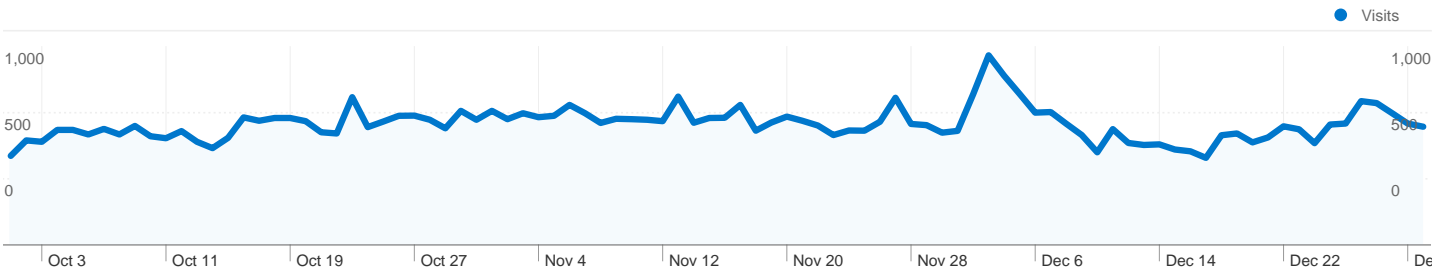

Search sent 56,077 total visits via 9 sources

Site Usage

Visits 56,077 % of Site Total: 43.05%	Pages/Visit 6.00 Site Avg: 6.04 (-0.66%)	Avg. Time on Site 00:08:33 Site Avg: 00:08:27 (1.12%)	% New Visits 19.60% Site Avg: 17.41% (12.63%)	Bounce Rate 27.27% Site Avg: 23.47% (16.19%)	
Source	Visits	Pages/Visit	Avg. Time on Site	% New Visits	Bounce Rate
google	43,846	6.11	00:09:07	16.31%	25.41%
seznam	11,798	5.58	00:06:26	31.47%	34.29%
search	346	6.80	00:08:46	22.25%	19.08%
ask	28	7.79	00:08:23	28.57%	14.29%
bing	25	3.52	00:02:33	80.00%	64.00%
yahoo	24	6.25	00:15:31	58.33%	45.83%
yandex	7	1.00	00:00:00	71.43%	100.00%
aol	2	1.00	00:00:00	100.00%	100.00%
virgilio	1	1.00	00:00:00	100.00%	100.00%

1 - 9 of 9