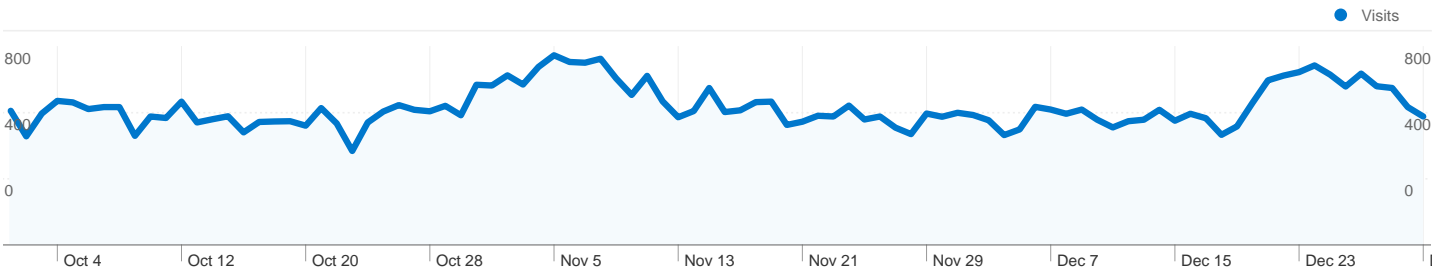

662,735 Pageviews

Friday, October 1, 2010	1.38% (9,173)
Saturday, October 2, 2010	1.18% (7,851)
Sunday, October 3, 2010	1.41% (9,344)
Monday, October 4, 2010	1.35% (8,939)
Tuesday, October 5, 2010	1.45% (9,608)
Wednesday, October 6, 2010	1.48% (9,819)
Thursday, October 7, 2010	1.38% (9,119)
Friday, October 8, 2010	1.46% (9,692)
Saturday, October 9, 2010	1.01% (6,671)
Sunday, October 10, 2010	0.96% (6,333)
Monday, October 11, 2010	1.02% (6,782)
Tuesday, October 12, 2010	1.18% (7,851)
Wednesday, October 13, 2010	1.01% (6,686)
Thursday, October 14, 2010	1.00% (6,630)
Friday, October 15, 2010	0.97% (6,429)
Saturday, October 16, 2010	0.88% (5,803)
Sunday, October 17, 2010	1.04% (6,889)
Monday, October 18, 2010	1.14% (7,523)
Tuesday, October 19, 2010	1.14% (7,573)
Wednesday, October 20, 2010	1.10% (7,322)
Thursday, October 21, 2010	1.02% (6,759)
Friday, October 22, 2010	0.95% (6,282)
Saturday, October 23, 2010	0.71% (4,717)
Sunday, October 24, 2010	0.95% (6,263)
Monday, October 25, 2010	1.26% (8,383)
Tuesday, October 26, 2010	1.11% (7,368)

51,208 visits came directly to this site

Site Usage

51,208 Visits

% of Site Total: 44.86%

6.29 Pages/Visit

Site Avg: 5.81 (8.32%)

00:09:01 Avg. Time on Site

Site Avg: 00:08:44 (3.08%)