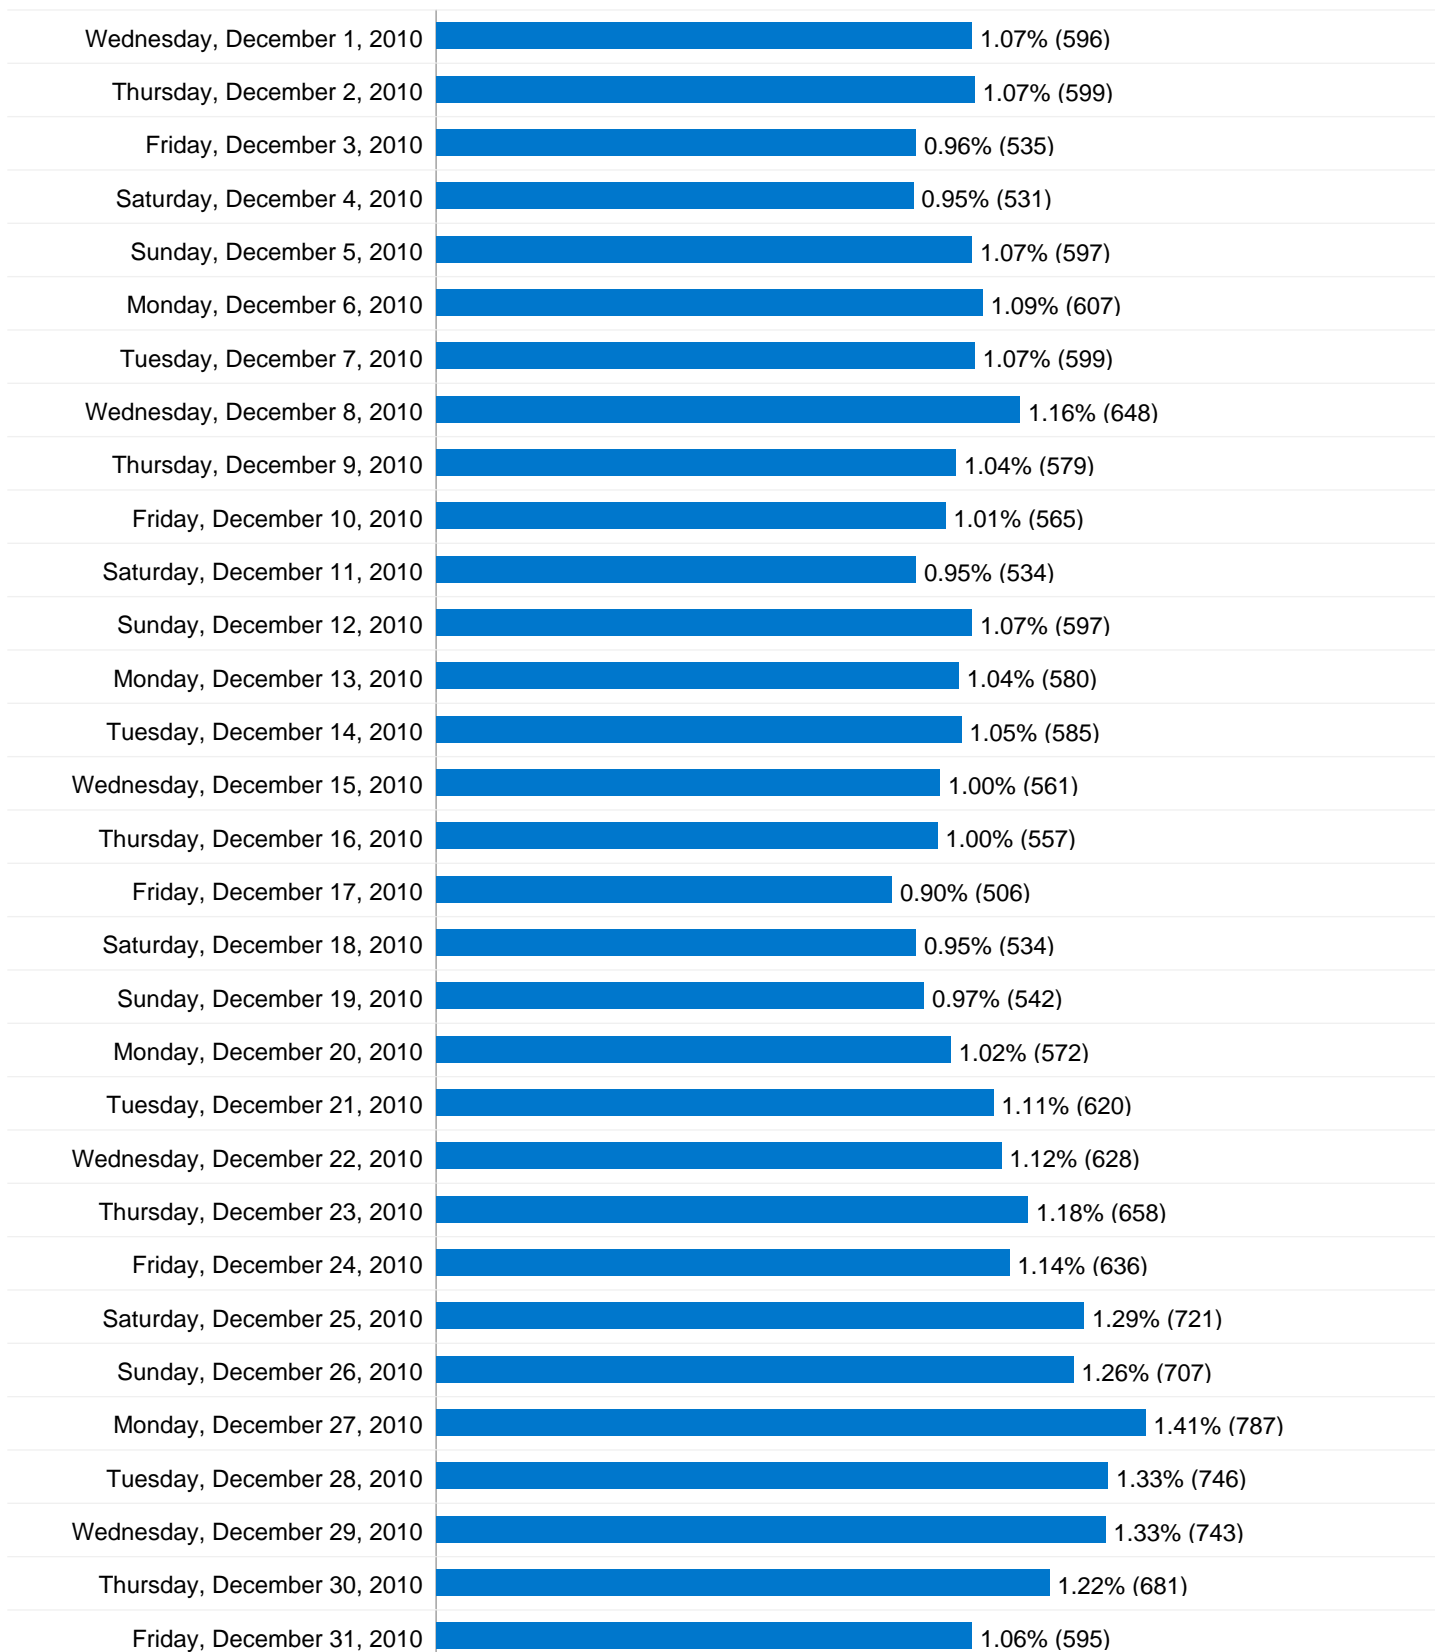

662,735 Pageviews

Friday, October 1, 2010	1.38% (9,173)
Saturday, October 2, 2010	1.18% (7,851)
Sunday, October 3, 2010	1.41% (9,344)
Monday, October 4, 2010	1.35% (8,939)
Tuesday, October 5, 2010	1.45% (9,608)
Wednesday, October 6, 2010	1.48% (9,819)
Thursday, October 7, 2010	1.38% (9,119)
Friday, October 8, 2010	1.46% (9,692)
Saturday, October 9, 2010	1.01% (6,671)
Sunday, October 10, 2010	0.96% (6,333)
Monday, October 11, 2010	1.02% (6,782)
Tuesday, October 12, 2010	1.18% (7,851)
Wednesday, October 13, 2010	1.01% (6,686)
Thursday, October 14, 2010	1.00% (6,630)
Friday, October 15, 2010	0.97% (6,429)
Saturday, October 16, 2010	0.88% (5,803)
Sunday, October 17, 2010	1.04% (6,889)
Monday, October 18, 2010	1.14% (7,523)
Tuesday, October 19, 2010	1.14% (7,573)
Wednesday, October 20, 2010	1.10% (7,322)
Thursday, October 21, 2010	1.02% (6,759)
Friday, October 22, 2010	0.95% (6,282)
Saturday, October 23, 2010	0.71% (4,717)
Sunday, October 24, 2010	0.95% (6,263)
Monday, October 25, 2010	1.26% (8,383)
Tuesday, October 26, 2010	1.11% (7,368)

51,208 visits came directly to this site

Site Usage

51,208 Visits

% of Site Total: 44.86%

6.29 Pages/Visit

Site Avg: 5.81 (8.32%)

00:09:01 Avg. Time on Site

Site Avg: 00:08:44 (3.08%)