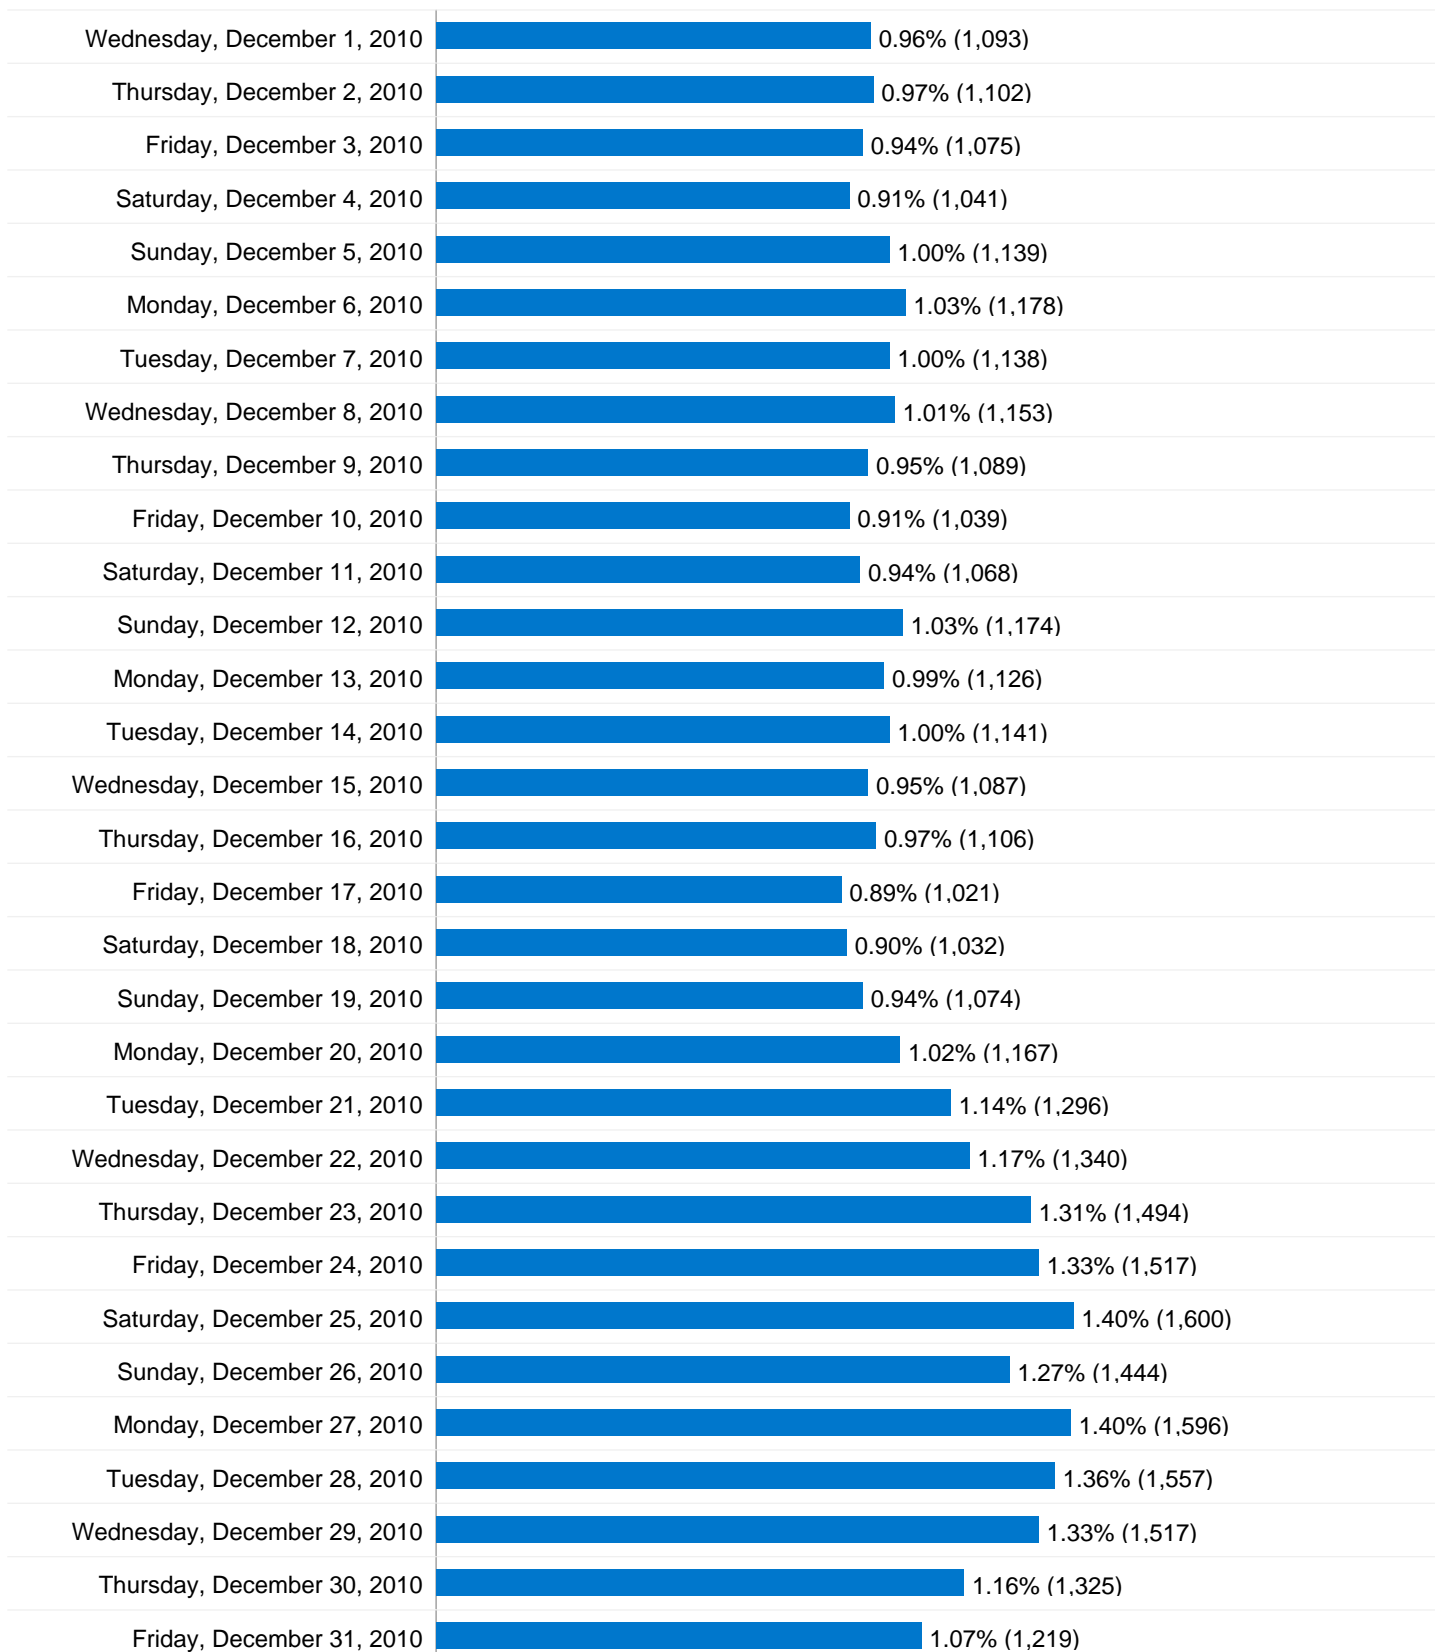

TABLE OF CONTENTS

Visitors Overview	1
Visits for all visitors	2
Pageviews for all visitors	5
Absolute Unique Visitors	8
Direct Traffic	11
Referring Sites	12
Search Engines	16
Keywords	17
Visitor Loyalty	21
Length of Visit	22
Depth of Visit	23
Top Content	24

24,906 people visited this site

114,143 Visits

24,906 Absolute Unique Visitors

662,735 Pageviews

5.81 Average Pageviews

00:08:44 Time on Site

23.88% Bounce Rate

20.19% New Visits

114,143 Visits

1,240.68 Visits / Day

Friday, October 1, 2010	1.03% (1,177)
Saturday, October 2, 2010	0.97% (1,112)
Sunday, October 3, 2010	1.16% (1,325)
Monday, October 4, 2010	1.11% (1,268)
Tuesday, October 5, 2010	1.14% (1,299)
Wednesday, October 6, 2010	1.12% (1,277)
Thursday, October 7, 2010	1.10% (1,253)
Friday, October 8, 2010	1.12% (1,283)
Saturday, October 9, 2010	0.95% (1,087)
Sunday, October 10, 2010	1.07% (1,216)
Monday, October 11, 2010	1.01% (1,155)
Tuesday, October 12, 2010	1.10% (1,250)
Wednesday, October 13, 2010	0.92% (1,046)
Thursday, October 14, 2010	0.98% (1,124)
Friday, October 15, 2010	0.98% (1,117)
Saturday, October 16, 2010	0.87% (995)
Sunday, October 17, 2010	1.02% (1,161)
Monday, October 18, 2010	1.04% (1,186)
Tuesday, October 19, 2010	1.00% (1,142)
Wednesday, October 20, 2010	0.98% (1,122)
Thursday, October 21, 2010	1.05% (1,203)
Friday, October 22, 2010	0.97% (1,104)
Saturday, October 23, 2010	0.84% (959)
Sunday, October 24, 2010	1.05% (1,196)
Monday, October 25, 2010	1.08% (1,235)
Tuesday, October 26, 2010	1.12% (1,280)

51,208 visits came directly to this site

Site Usage

51,208 Visits

% of Site Total: 44.86%

6.29 Pages/Visit

Site Avg: 5.81 (8.32%)

00:09:01 Avg. Time on Site

Site Avg: 00:08:44 (3.08%)