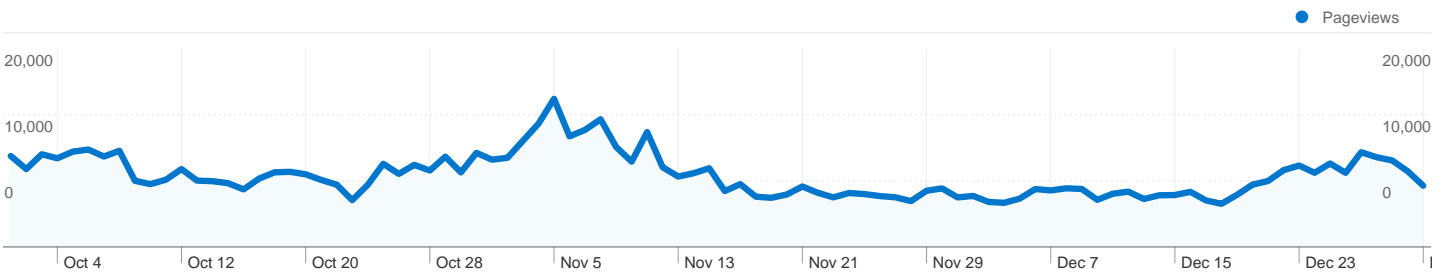

27,623 pages were viewed a total of 662,735 times

Content Performance

Page	Pageviews	Unique Pageviews	Avg. Time on Page	Bounce Rate	% Exit	$ Index
Pageviews 662,735 % of Site Total: 100.00%						
Unique Pageviews 356,032 % of Site Total: 100.00%						
Avg. Time on Page 00:01:49 Site Avg: 00:01:49 (0.00%)						
Bounce Rate 23.88% Site Avg: 23.88% (0.00%)						
% Exit 17.22% Site Avg: 17.22% (0.00%)						
$ Index $0.00 Site Avg: $0.00 (0.00%)						
Page	Pageviews	Unique Pageviews	Avg. Time on Page	Bounce Rate	% Exit	$ Index
/sturmovik.php	220,942	85,899	00:01:26	15.39%	15.77%	$0.00
/forum/viewthread.php?forum_id=23&thread_id=3283	58,309	22,566	00:02:46	33.40%	15.45%	$0.00
/forum/viewthread.php?forum_id=40&thread_id=3340	25,959	9,615	00:02:23	32.99%	15.32%	$0.00
/forum/viewthread.php?forum_id=62&thread_id=3031	25,413	13,065	00:02:17	40.95%	22.58%	$0.00
/forum/viewthread.php?forum_id=63&thread_id=851	20,397	12,708	00:02:05	52.59%	24.73%	$0.00
/forum/viewthread.php?forum_id=75&thread_id=2941	17,584	10,634	00:02:08	32.24%	23.89%	$0.00
/forum/viewthread.php?forum_id=41&thread_id=3334	11,141	4,999	00:02:24	35.55%	13.73%	$0.00
/forum/viewthread.php?forum_id=79&thread_id=3089	10,840	6,633	00:02:38	42.43%	21.49%	$0.00
/forum/viewthread.php?forum_id=51&thread_id=2424	9,845	5,400	00:01:30	25.49%	14.99%	$0.00
/forum/index.php?sturmovik=forum	7,078	4,903	00:00:55	22.33%	9.20%	$0.00
/forum/index.php	6,925	5,680	00:01:10	20.12%	15.05%	$0.00
/messages.php?folder=inbox	6,389	2,917	00:00:50	13.87%	7.04%	$0.00
/forum/viewthread.php?forum_id=23&thread_id=3348	5,962	3,498	00:01:38	34.69%	18.45%	$0.00
/forum/viewthread.php?forum_id=22&thread_id=3390	5,621	3,222	00:01:42	44.92%	20.97%	$0.00
/forum/viewthread.php?forum_id=23&thread_id=3361	4,275	2,531	00:01:57	58.82%	16.35%	$0.00
/forum/viewthread.php?forum_id=21&thread_id=636	3,718	2,606	00:02:27	34.69%	19.18%	$0.00