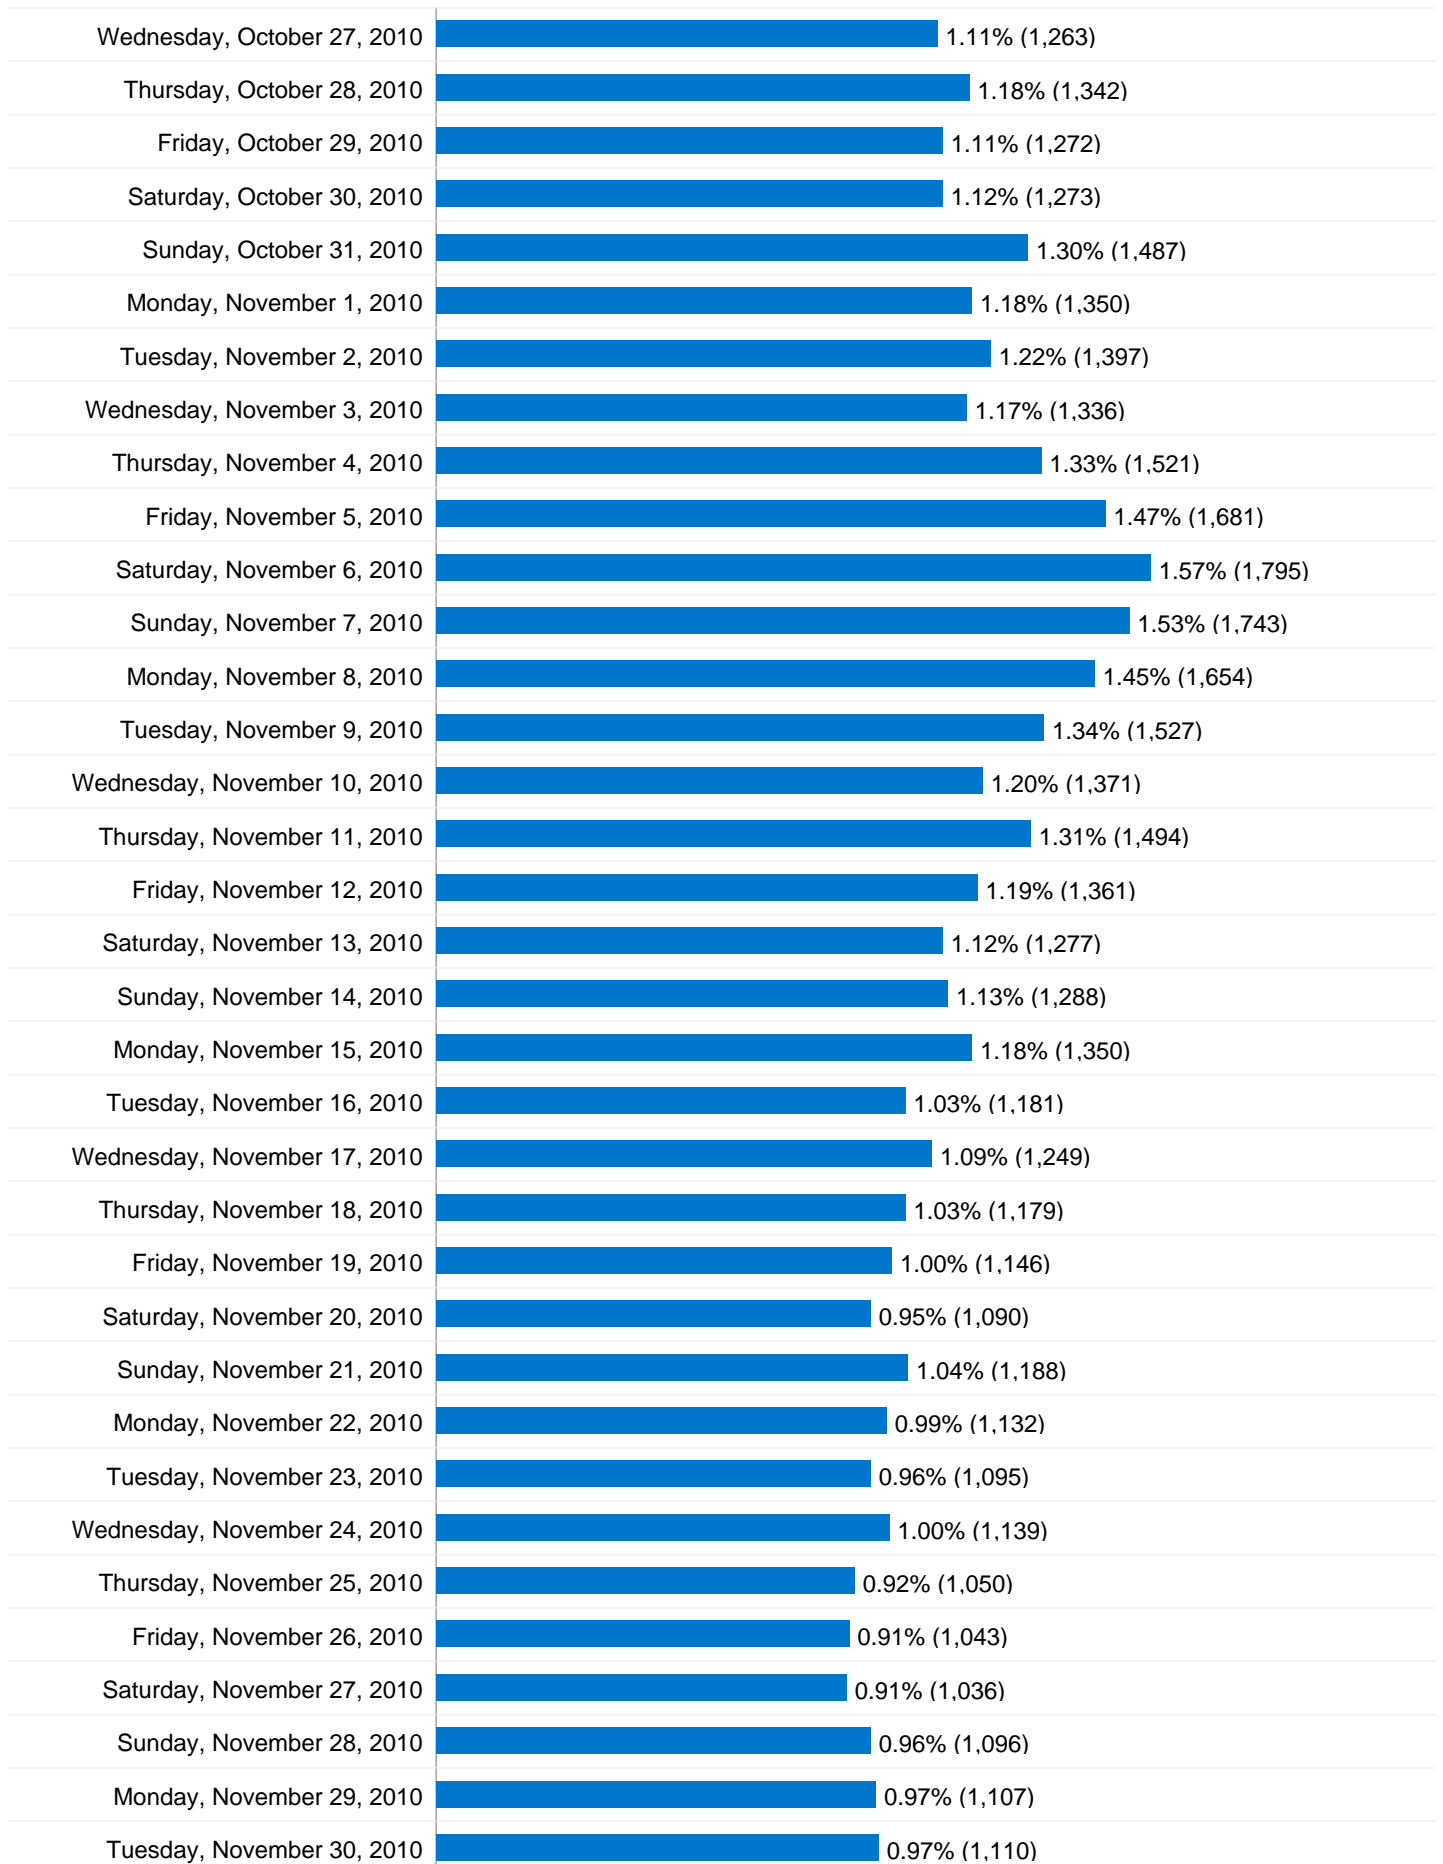

TABLE OF CONTENTS

Visitors Overview	1
Visits for all visitors	2
Pageviews for all visitors	5
Absolute Unique Visitors	8
Direct Traffic	11
Referring Sites	12
Search Engines	16
Keywords	17
Visitor Loyalty	21
Length of Visit	22
Depth of Visit	23
Top Content	24

24,906 people visited this site

114,143 Visits

24,906 Absolute Unique Visitors

662,735 Pageviews

5.81 Average Pageviews

00:08:44 Time on Site

23.88% Bounce Rate

20.19% New Visits

114,143 Visits

1,240.68 Visits / Day

Friday, October 1, 2010	1.03% (1,177)
Saturday, October 2, 2010	0.97% (1,112)
Sunday, October 3, 2010	1.16% (1,325)
Monday, October 4, 2010	1.11% (1,268)
Tuesday, October 5, 2010	1.14% (1,299)
Wednesday, October 6, 2010	1.12% (1,277)
Thursday, October 7, 2010	1.10% (1,253)
Friday, October 8, 2010	1.12% (1,283)
Saturday, October 9, 2010	0.95% (1,087)
Sunday, October 10, 2010	1.07% (1,216)
Monday, October 11, 2010	1.01% (1,155)
Tuesday, October 12, 2010	1.10% (1,250)
Wednesday, October 13, 2010	0.92% (1,046)
Thursday, October 14, 2010	0.98% (1,124)
Friday, October 15, 2010	0.98% (1,117)
Saturday, October 16, 2010	0.87% (995)
Sunday, October 17, 2010	1.02% (1,161)
Monday, October 18, 2010	1.04% (1,186)
Tuesday, October 19, 2010	1.00% (1,142)
Wednesday, October 20, 2010	0.98% (1,122)
Thursday, October 21, 2010	1.05% (1,203)
Friday, October 22, 2010	0.97% (1,104)
Saturday, October 23, 2010	0.84% (959)
Sunday, October 24, 2010	1.05% (1,196)
Monday, October 25, 2010	1.08% (1,235)
Tuesday, October 26, 2010	1.12% (1,280)

51,208 visits came directly to this site

Site Usage

51,208 Visits

% of Site Total: 44.86%

6.29 Pages/Visit

Site Avg: 5.81 (8.32%)

00:09:01 Avg. Time on Site

Site Avg: 00:08:44 (3.08%)