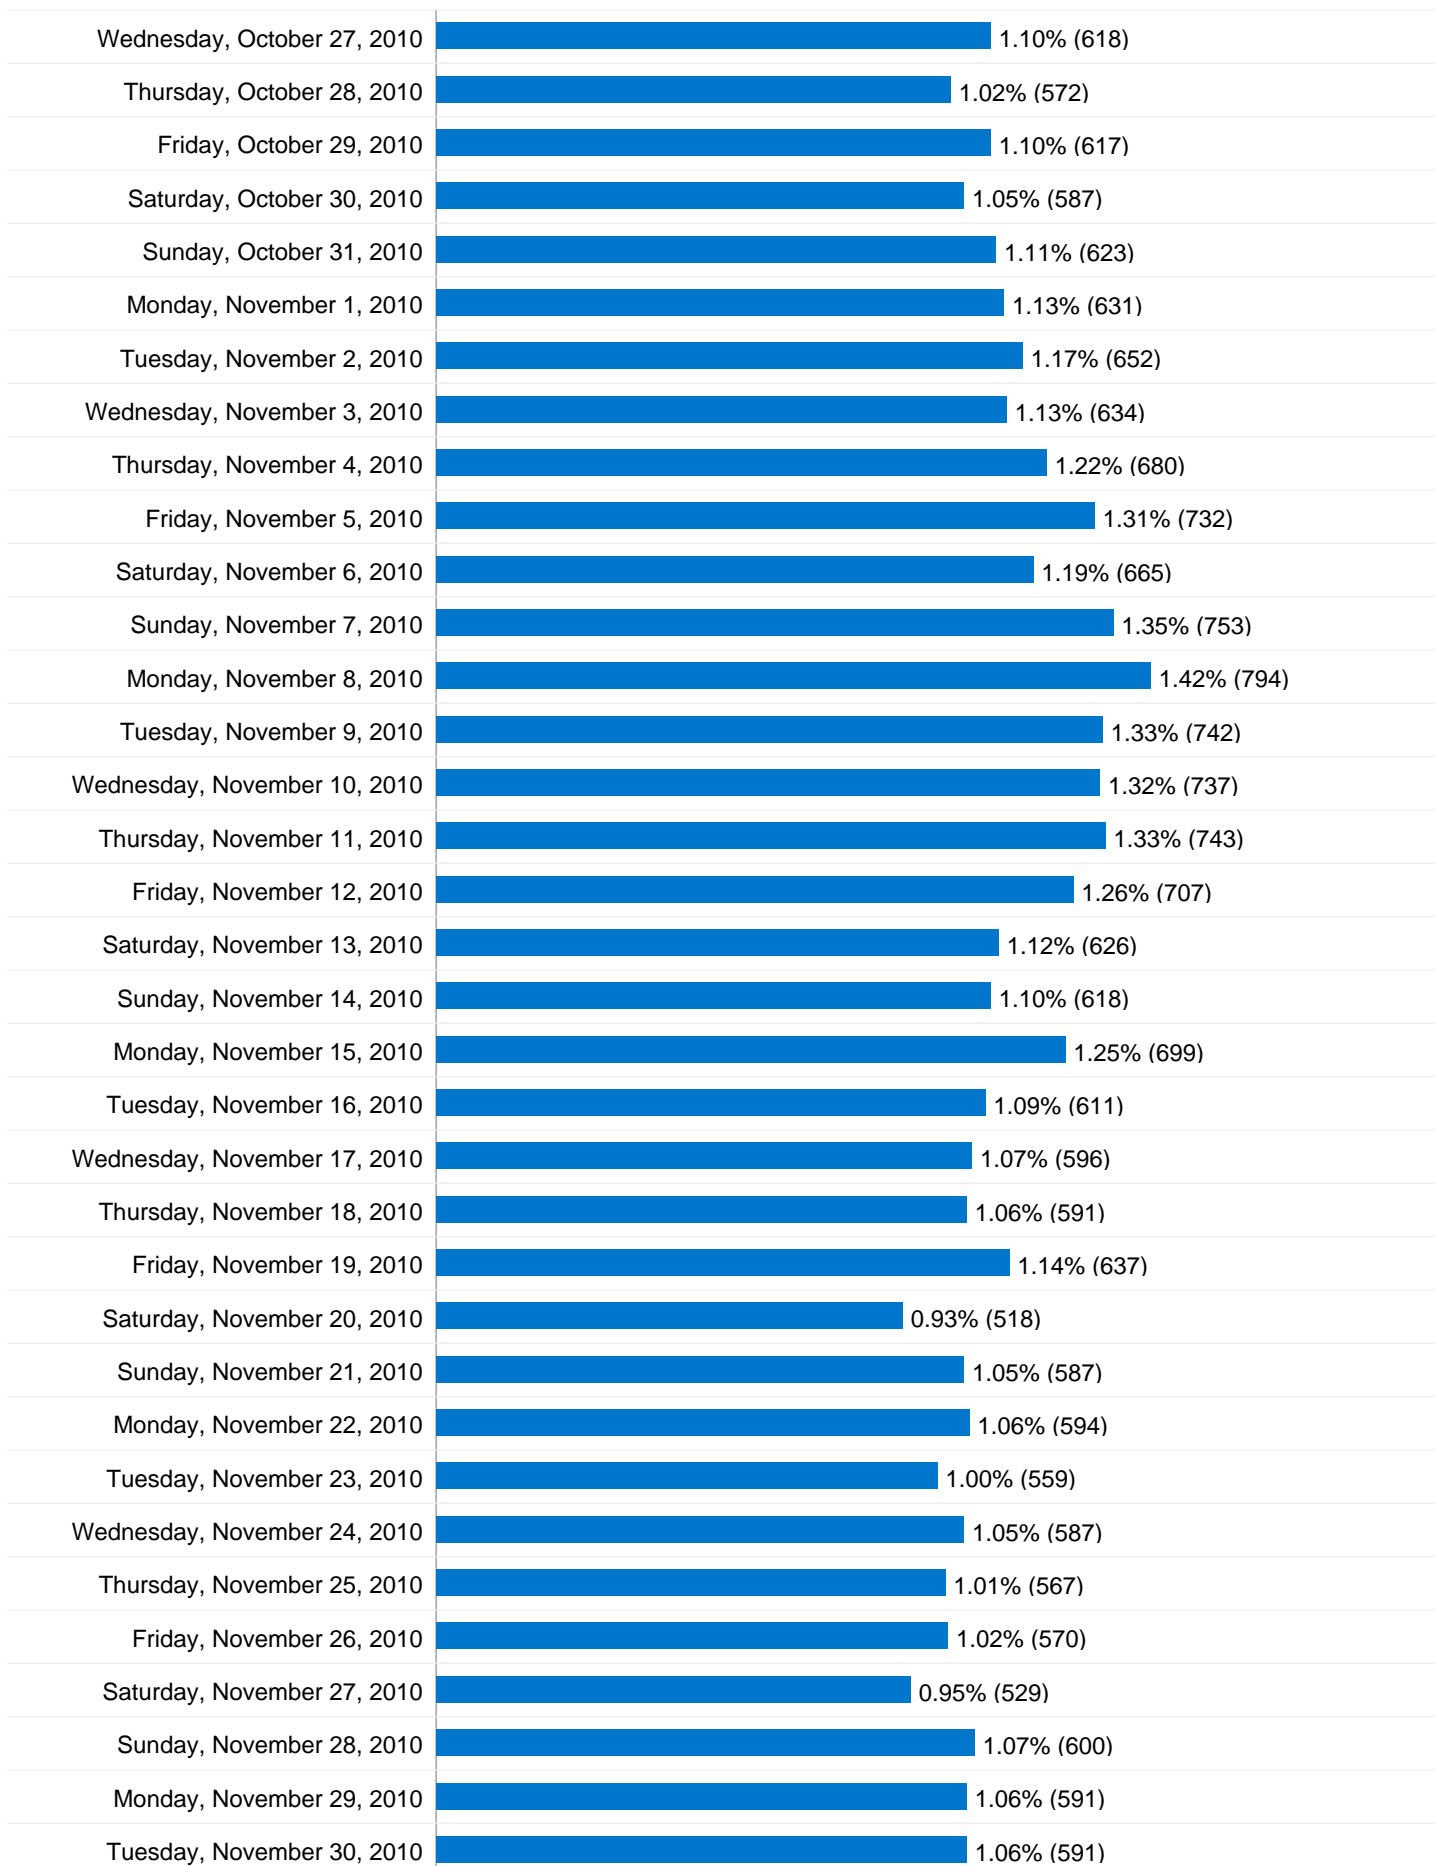

662,735 Pageviews

Friday, October 1, 2010	1.38% (9,173)
Saturday, October 2, 2010	1.18% (7,851)
Sunday, October 3, 2010	1.41% (9,344)
Monday, October 4, 2010	1.35% (8,939)
Tuesday, October 5, 2010	1.45% (9,608)
Wednesday, October 6, 2010	1.48% (9,819)
Thursday, October 7, 2010	1.38% (9,119)
Friday, October 8, 2010	1.46% (9,692)
Saturday, October 9, 2010	1.01% (6,671)
Sunday, October 10, 2010	0.96% (6,333)
Monday, October 11, 2010	1.02% (6,782)
Tuesday, October 12, 2010	1.18% (7,851)
Wednesday, October 13, 2010	1.01% (6,686)
Thursday, October 14, 2010	1.00% (6,630)
Friday, October 15, 2010	0.97% (6,429)
Saturday, October 16, 2010	0.88% (5,803)
Sunday, October 17, 2010	1.04% (6,889)
Monday, October 18, 2010	1.14% (7,523)
Tuesday, October 19, 2010	1.14% (7,573)
Wednesday, October 20, 2010	1.10% (7,322)
Thursday, October 21, 2010	1.02% (6,759)
Friday, October 22, 2010	0.95% (6,282)
Saturday, October 23, 2010	0.71% (4,717)
Sunday, October 24, 2010	0.95% (6,263)
Monday, October 25, 2010	1.26% (8,383)
Tuesday, October 26, 2010	1.11% (7,368)

51,208 visits came directly to this site

Site Usage

51,208 Visits

% of Site Total: 44.86%

6.29 Pages/Visit

Site Avg: 5.81 (8.32%)

00:09:01 Avg. Time on Site

Site Avg: 00:08:44 (3.08%)