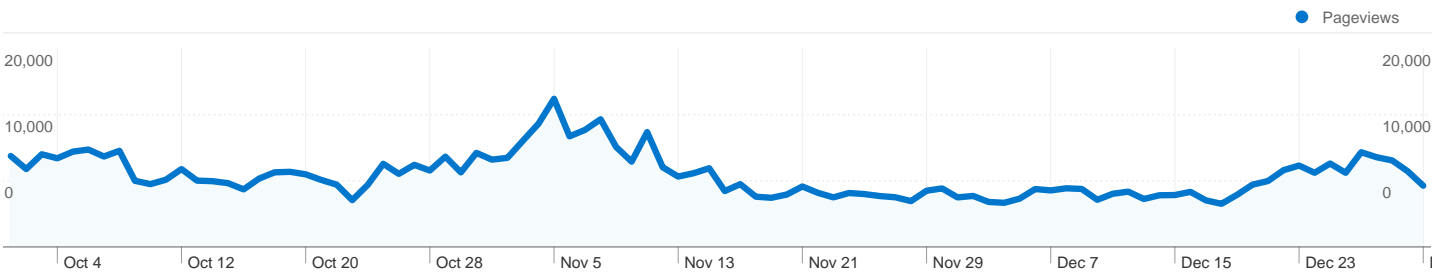

24,906 people visited this site

114,143 Visits

24,906 Absolute Unique Visitors

662,735 Pageviews

5.81 Average Pageviews

00:08:44 Time on Site

23.88% Bounce Rate

20.19% New Visits

114,143 Visits

1,240.68 Visits / Day

Friday, October 1, 2010	1.03% (1,177)
Saturday, October 2, 2010	0.97% (1,112)
Sunday, October 3, 2010	1.16% (1,325)
Monday, October 4, 2010	1.11% (1,268)
Tuesday, October 5, 2010	1.14% (1,299)
Wednesday, October 6, 2010	1.12% (1,277)
Thursday, October 7, 2010	1.10% (1,253)
Friday, October 8, 2010	1.12% (1,283)
Saturday, October 9, 2010	0.95% (1,087)
Sunday, October 10, 2010	1.07% (1,216)
Monday, October 11, 2010	1.01% (1,155)
Tuesday, October 12, 2010	1.10% (1,250)
Wednesday, October 13, 2010	0.92% (1,046)
Thursday, October 14, 2010	0.98% (1,124)
Friday, October 15, 2010	0.98% (1,117)
Saturday, October 16, 2010	0.87% (995)
Sunday, October 17, 2010	1.02% (1,161)
Monday, October 18, 2010	1.04% (1,186)
Tuesday, October 19, 2010	1.00% (1,142)
Wednesday, October 20, 2010	0.98% (1,122)
Thursday, October 21, 2010	1.05% (1,203)
Friday, October 22, 2010	0.97% (1,104)
Saturday, October 23, 2010	0.84% (959)
Sunday, October 24, 2010	1.05% (1,196)
Monday, October 25, 2010	1.08% (1,235)
Tuesday, October 26, 2010	1.12% (1,280)

51,208 visits came directly to this site

Site Usage

51,208 Visits

% of Site Total: 44.86%

6.29 Pages/Visit

Site Avg: 5.81 (8.32%)

00:09:01 Avg. Time on Site

Site Avg: 00:08:44 (3.08%)