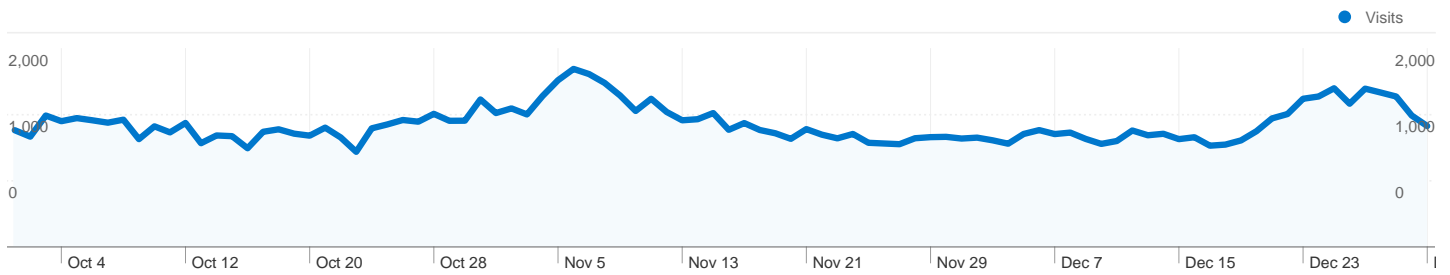

114,143 Visits

1,240.68 Visits / Day

Friday, October 1, 2010	1.03% (1,177)
Saturday, October 2, 2010	0.97% (1,112)
Sunday, October 3, 2010	1.16% (1,325)
Monday, October 4, 2010	1.11% (1,268)
Tuesday, October 5, 2010	1.14% (1,299)
Wednesday, October 6, 2010	1.12% (1,277)
Thursday, October 7, 2010	1.10% (1,253)
Friday, October 8, 2010	1.12% (1,283)
Saturday, October 9, 2010	0.95% (1,087)
Sunday, October 10, 2010	1.07% (1,216)
Monday, October 11, 2010	1.01% (1,155)
Tuesday, October 12, 2010	1.10% (1,250)
Wednesday, October 13, 2010	0.92% (1,046)
Thursday, October 14, 2010	0.98% (1,124)
Friday, October 15, 2010	0.98% (1,117)
Saturday, October 16, 2010	0.87% (995)
Sunday, October 17, 2010	1.02% (1,161)
Monday, October 18, 2010	1.04% (1,186)
Tuesday, October 19, 2010	1.00% (1,142)
Wednesday, October 20, 2010	0.98% (1,122)
Thursday, October 21, 2010	1.05% (1,203)
Friday, October 22, 2010	0.97% (1,104)
Saturday, October 23, 2010	0.84% (959)
Sunday, October 24, 2010	1.05% (1,196)
Monday, October 25, 2010	1.08% (1,235)
Tuesday, October 26, 2010	1.12% (1,280)