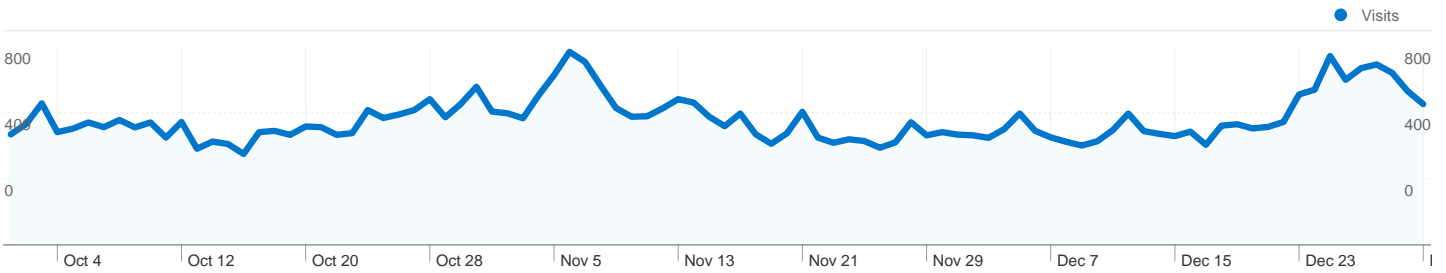

Search sent 46,644 total visits via 8 sources

Site Usage

Visits 46,644 % of Site Total: 40.86%	Pages/Visit 5.47 Site Avg: 5.81 (-5.81%)	Avg. Time on Site 00:08:25 Site Avg: 00:08:44 (-3.75%)	% New Visits 22.14% Site Avg: 20.19% (9.68%)	Bounce Rate 29.77% Site Avg: 23.88% (24.65%)	
Source	Visits	Pages/Visit	Avg. Time on Site	% New Visits	Bounce Rate
google	33,644	5.49	00:08:13	19.72%	28.93%
seznam	12,594	5.39	00:08:57	28.30%	31.89%
search	347	6.26	00:07:48	31.41%	34.29%
bing	42	8.12	00:12:10	35.71%	26.19%
yahoo	9	1.89	00:00:25	44.44%	55.56%
ask	5	9.40	00:34:50	20.00%	20.00%
yandex	2	1.50	00:00:18	100.00%	50.00%
aol	1	1.00	00:00:00	100.00%	100.00%