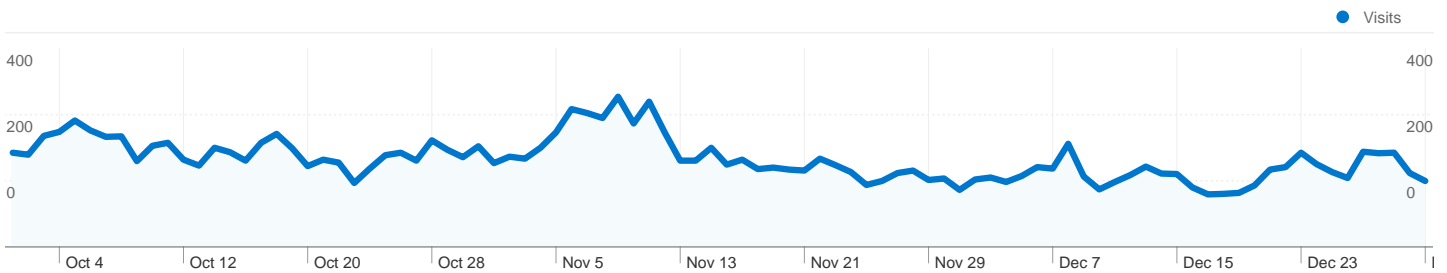

Referring sites sent 16,291 visits via 171 sources

Site Usage

Visits	Pages/Visit	Avg. Time on Site	% New Visits	Bounce Rate	
16,291 % of Site Total: 14.27%	5.25 Site Avg: 5.81 (-9.54%)	00:08:50 Site Avg: 00:08:44 (1.06%)	15.16% Site Avg: 20.19% (-24.90%)	24.09% Site Avg: 23.88% (0.88%)	
Source	Visits	Pages/Visit	Avg. Time on Site	% New Visits	Bounce Rate
google.cz	1,564	4.49	00:06:31	26.47%	25.06%
vwings.net	1,559	5.28	00:16:37	6.74%	28.74%
palba.cz	1,295	6.60	00:14:21	6.25%	13.90%
czechlions.cz	1,168	5.14	00:08:17	0.60%	31.51%
letka13.sk	1,078	4.82	00:05:51	5.47%	23.28%
aholubi.org	1,075	5.14	00:06:07	41.02%	14.70%
virtualgrimreapers.cz	806	4.71	00:06:38	0.74%	27.92%
blackpanthers.cz	707	5.25	00:03:53	26.03%	12.02%
310raf.com	640	8.51	00:11:46	0.16%	10.31%
svk.vwings.net	440	4.35	00:03:16	4.55%	26.36%
blueboard.cz	432	5.46	00:06:37	2.08%	22.69%
311raf.com	395	9.15	00:40:39	2.03%	17.72%
gc3normandie.over.cz	340	4.90	00:07:09	0.00%	12.06%
toplist.cz	294	3.83	00:02:59	1.02%	16.33%
czechcomputer.cz	285	4.14	00:07:40	14.39%	30.88%
sturmovik.cz	277	5.37	00:10:57	13.00%	43.68%
email.seznam.cz	259	6.30	00:09:48	1.16%	12.74%
facebook.com	246	3.75	00:03:00	3.66%	14.63%
dcs.nightlion.cz	234	3.95	00:03:32	11.54%	23.08%
sas1946.com	222	3.92	00:03:17	71.62%	52.70%
jg1.sk	219	4.38	00:05:21	3.20%	24.20%
alan-grey-page.cz	217	6.02	00:05:31	16.13%	18.43%