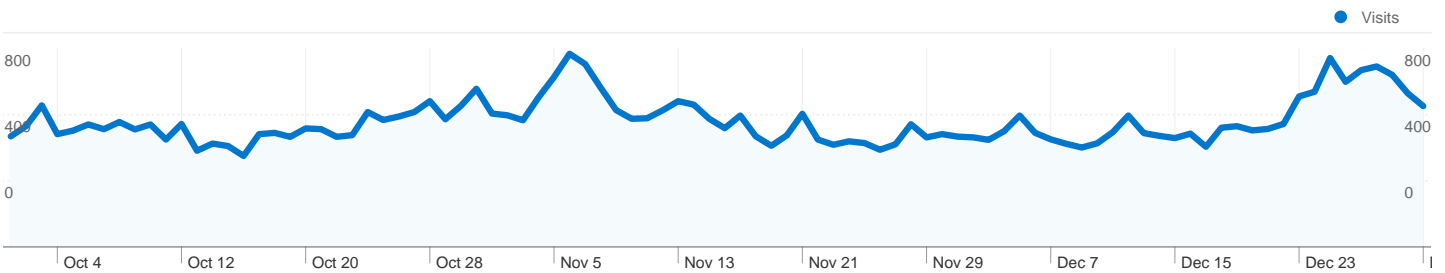

Search sent 46,644 total visits via 9,189 keywords

Site Usage

Visits 46,644 % of Site Total: 40.86%	Pages/Visit 5.47 Site Avg: 5.81 (-5.81%)	Avg. Time on Site 00:08:25 Site Avg: 00:08:44 (-3.75%)	% New Visits 22.14% Site Avg: 20.19% (9.68%)	Bounce Rate 29.77% Site Avg: 23.88% (24.65%)

Keyword	Visits	Pages/Visit	Avg. Time on Site	% New Visits	Bounce Rate
svět virtuálních křidel	3,479	6.53	00:17:18	10.87%	20.44%
svk	2,782	6.65	00:10:59	12.19%	26.10%
vwings	1,636	7.71	00:16:16	11.00%	10.09%
microprose f15	651	4.66	00:07:13	0.00%	19.20%
il2	597	5.51	00:07:09	18.09%	23.12%
nastavení rof grafiky	475	3.37	00:01:53	0.00%	23.16%
il 2 skin	451	6.65	00:08:22	0.00%	8.65%
udpspeed	448	5.29	00:07:32	0.00%	12.50%
svet virtualnich kridel	431	6.44	00:08:37	20.19%	14.85%
http://vwings.net/forum/viewthread.php?ro wstart=1260&forum_id=23&thread_id=328 3#post_136568	404	7.15	00:06:10	0.00%	6.19%
svet virtualnych kridel	399	6.21	00:09:41	10.78%	18.30%
il 2 sturmovik	393	4.73	00:05:01	61.32%	37.40%
zvp_alex	392	7.89	00:18:15	0.00%	9.18%
combatstick 568	361	3.60	00:04:23	0.00%	19.39%
rudo božik	333	4.90	00:05:09	0.00%	20.42%
il-2	300	4.78	00:12:36	16.33%	25.67%
il 2 1946 nefunkcni plyn	286	5.75	00:09:54	0.00%	16.43%
il2 sturmovik 1946	278	6.90	00:08:08	50.72%	33.45%
storm of war	277	4.69	00:06:04	24.91%	21.30%
http://www.allaircraftarcade.com/	275	8.70	00:16:02	0.36%	11.27%
il 2 sturmovik vsync	267	2.36	00:02:20	0.00%	40.07%