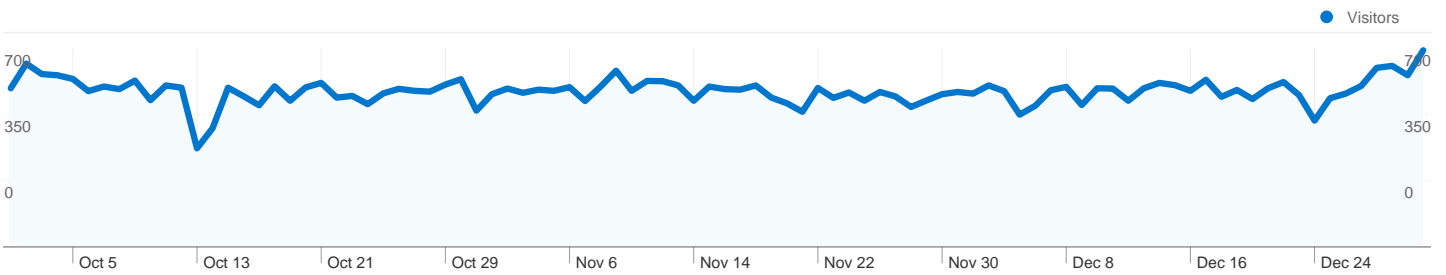

23,501 Absolute Unique Visitors

Thursday, October 1, 2009	1.11% (560)
Friday, October 2, 2009	1.28% (647)
Saturday, October 3, 2009	1.21% (610)
Sunday, October 4, 2009	1.20% (606)
Monday, October 5, 2009	1.17% (593)
Tuesday, October 6, 2009	1.09% (550)
Wednesday, October 7, 2009	1.12% (566)
Thursday, October 8, 2009	1.10% (557)
Friday, October 9, 2009	1.16% (587)
Saturday, October 10, 2009	1.03% (518)
Sunday, October 11, 2009	1.13% (570)
Monday, October 12, 2009	1.11% (562)
Tuesday, October 13, 2009	0.69% (348)
Wednesday, October 14, 2009	0.83% (419)
Thursday, October 15, 2009	1.11% (562)
Friday, October 16, 2009	1.05% (532)
Saturday, October 17, 2009	0.99% (500)
Sunday, October 18, 2009	1.12% (567)
Monday, October 19, 2009	1.02% (516)
Tuesday, October 20, 2009	1.12% (563)
Wednesday, October 21, 2009	1.15% (579)
Thursday, October 22, 2009	1.04% (527)
Friday, October 23, 2009	1.06% (533)
Saturday, October 24, 2009	1.00% (504)
Sunday, October 25, 2009	1.07% (542)
Monday, October 26, 2009	1.11% (558)