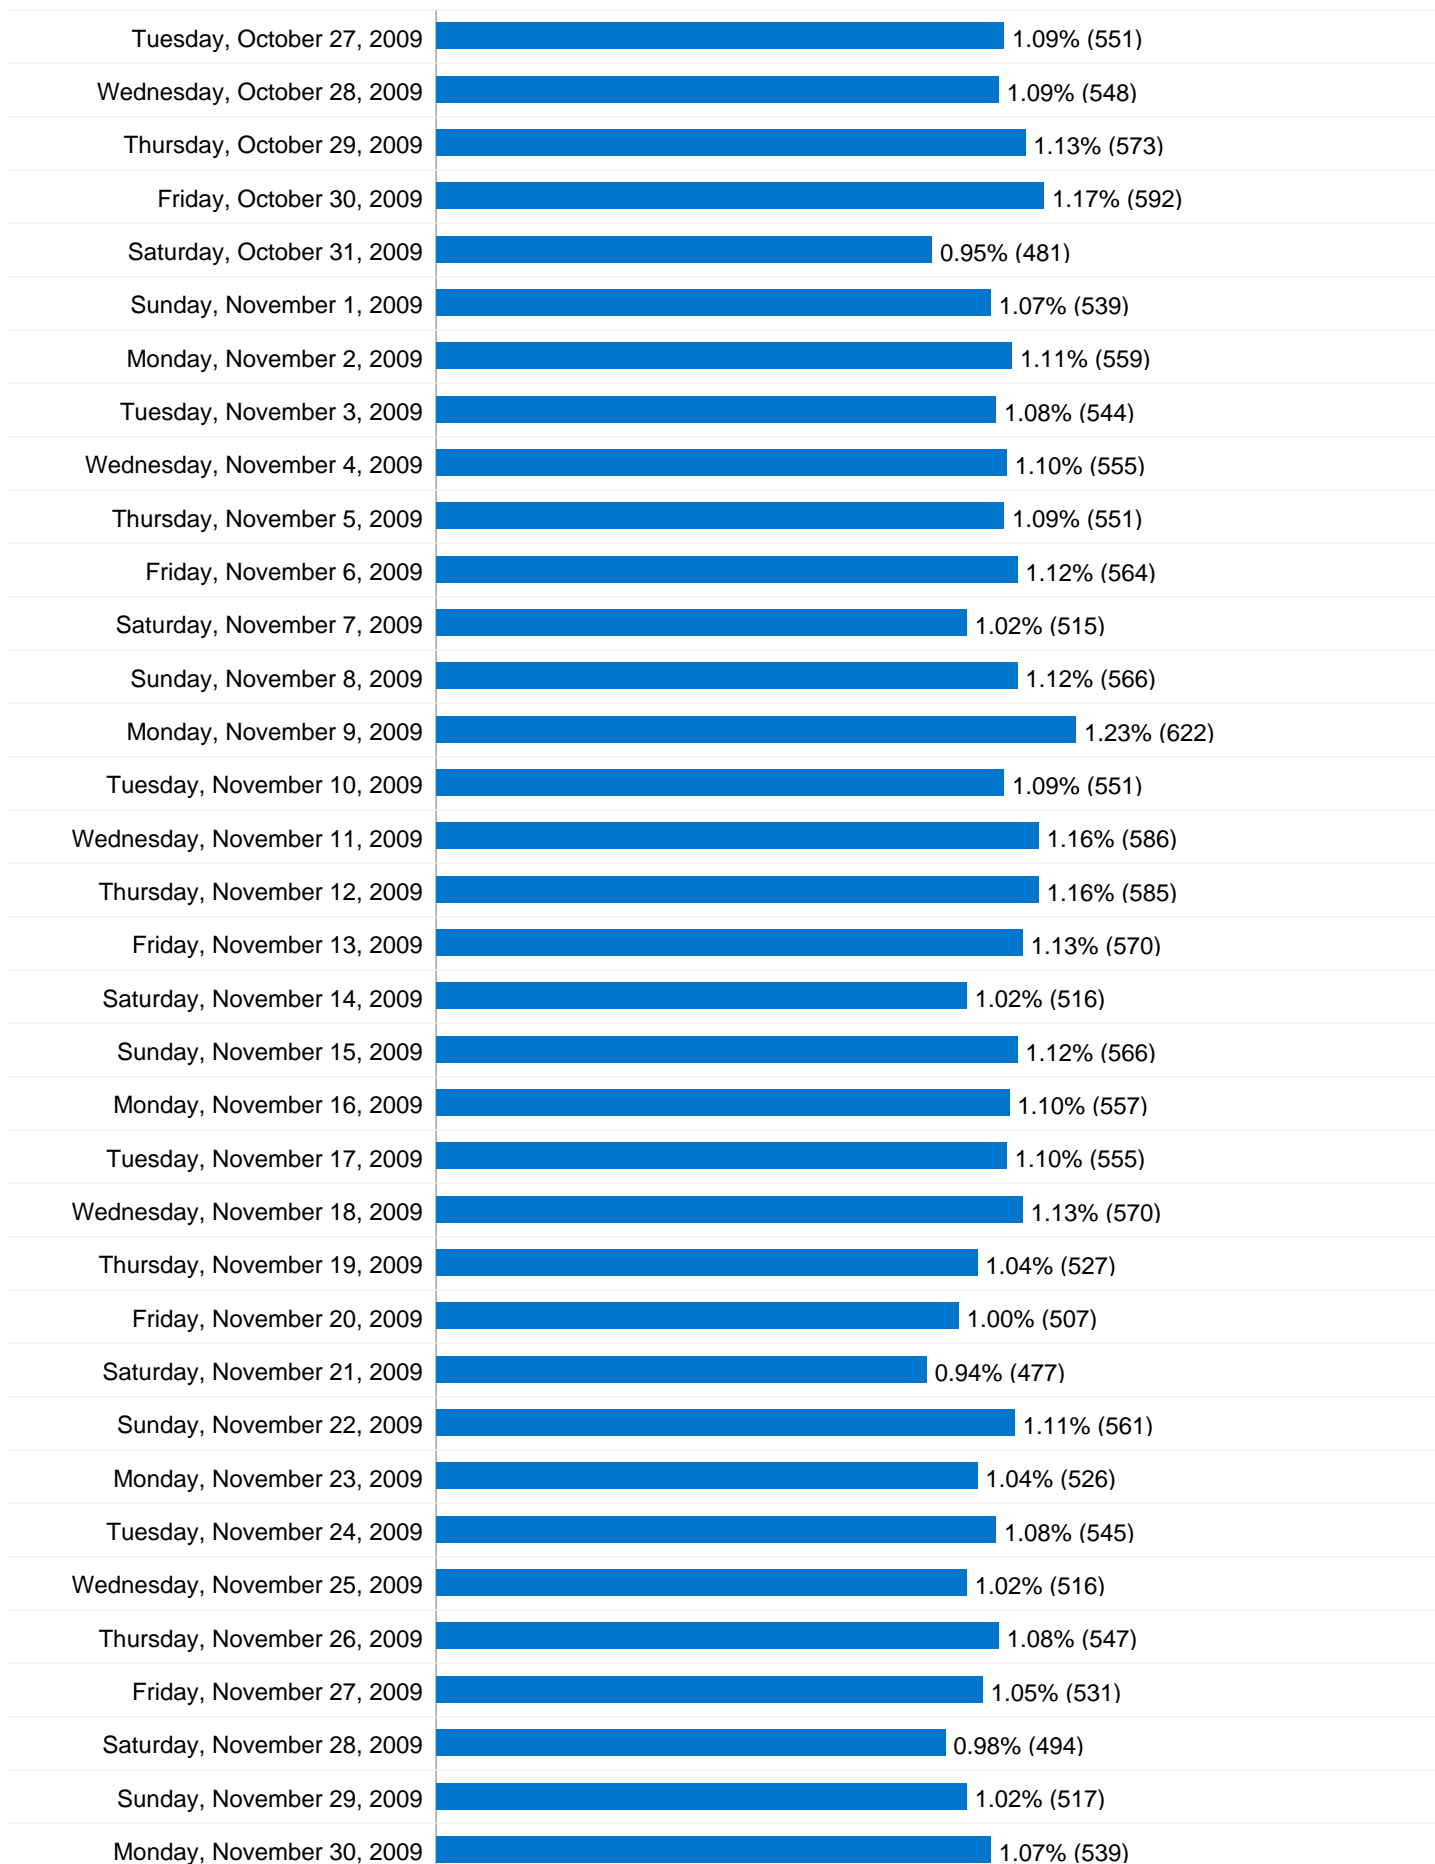

534,231 Pageviews

Thursday, October 1, 2009	1.18% (6,312)
Friday, October 2, 2009	1.93% (10,314)
Saturday, October 3, 2009	1.36% (7,266)
Sunday, October 4, 2009	1.34% (7,173)
Monday, October 5, 2009	1.47% (7,836)
Tuesday, October 6, 2009	1.31% (6,974)
Wednesday, October 7, 2009	1.28% (6,848)
Thursday, October 8, 2009	1.21% (6,443)
Friday, October 9, 2009	1.26% (6,735)
Saturday, October 10, 2009	1.13% (6,031)
Sunday, October 11, 2009	1.26% (6,717)
Monday, October 12, 2009	1.15% (6,162)
Tuesday, October 13, 2009	0.84% (4,488)
Wednesday, October 14, 2009	0.97% (5,205)
Thursday, October 15, 2009	1.21% (6,454)
Friday, October 16, 2009	1.07% (5,740)
Saturday, October 17, 2009	0.93% (4,945)
Sunday, October 18, 2009	1.11% (5,924)
Monday, October 19, 2009	1.13% (6,040)
Tuesday, October 20, 2009	1.07% (5,706)
Wednesday, October 21, 2009	1.19% (6,359)
Thursday, October 22, 2009	1.11% (5,932)
Friday, October 23, 2009	0.95% (5,087)
Saturday, October 24, 2009	0.69% (3,704)
Sunday, October 25, 2009	0.99% (5,268)
Monday, October 26, 2009	1.01% (5,393)

40,839 visits came directly to this site

Site Usage

40,839 Visits

% of Site Total: 40.59%

5.54 Pages/Visit

Site Avg: 5.31 (4.26%)

00:07:59 Avg. Time on Site

Site Avg: 00:07:55 (0.89%)