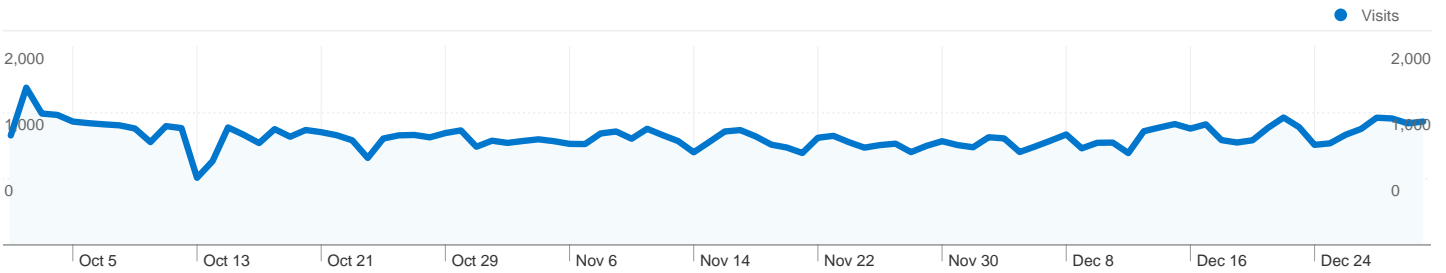

100,615 Visits

1,093.64 Visits / Day

Thursday, October 1, 2009	1.10% (1,104)
Friday, October 2, 2009	1.58% (1,586)
Saturday, October 3, 2009	1.32% (1,325)
Sunday, October 4, 2009	1.30% (1,311)
Monday, October 5, 2009	1.24% (1,244)
Tuesday, October 6, 2009	1.22% (1,228)
Wednesday, October 7, 2009	1.21% (1,216)
Thursday, October 8, 2009	1.20% (1,206)
Friday, October 9, 2009	1.17% (1,174)
Saturday, October 10, 2009	1.03% (1,037)
Sunday, October 11, 2009	1.19% (1,198)
Monday, October 12, 2009	1.17% (1,178)
Tuesday, October 13, 2009	0.67% (677)
Wednesday, October 14, 2009	0.84% (845)
Thursday, October 15, 2009	1.18% (1,185)
Friday, October 16, 2009	1.10% (1,111)
Saturday, October 17, 2009	1.02% (1,027)
Sunday, October 18, 2009	1.16% (1,168)
Monday, October 19, 2009	1.08% (1,091)
Tuesday, October 20, 2009	1.15% (1,159)
Wednesday, October 21, 2009	1.13% (1,137)
Thursday, October 22, 2009	1.10% (1,106)
Friday, October 23, 2009	1.05% (1,055)
Saturday, October 24, 2009	0.87% (877)
Sunday, October 25, 2009	1.07% (1,073)
Monday, October 26, 2009	1.10% (1,105)