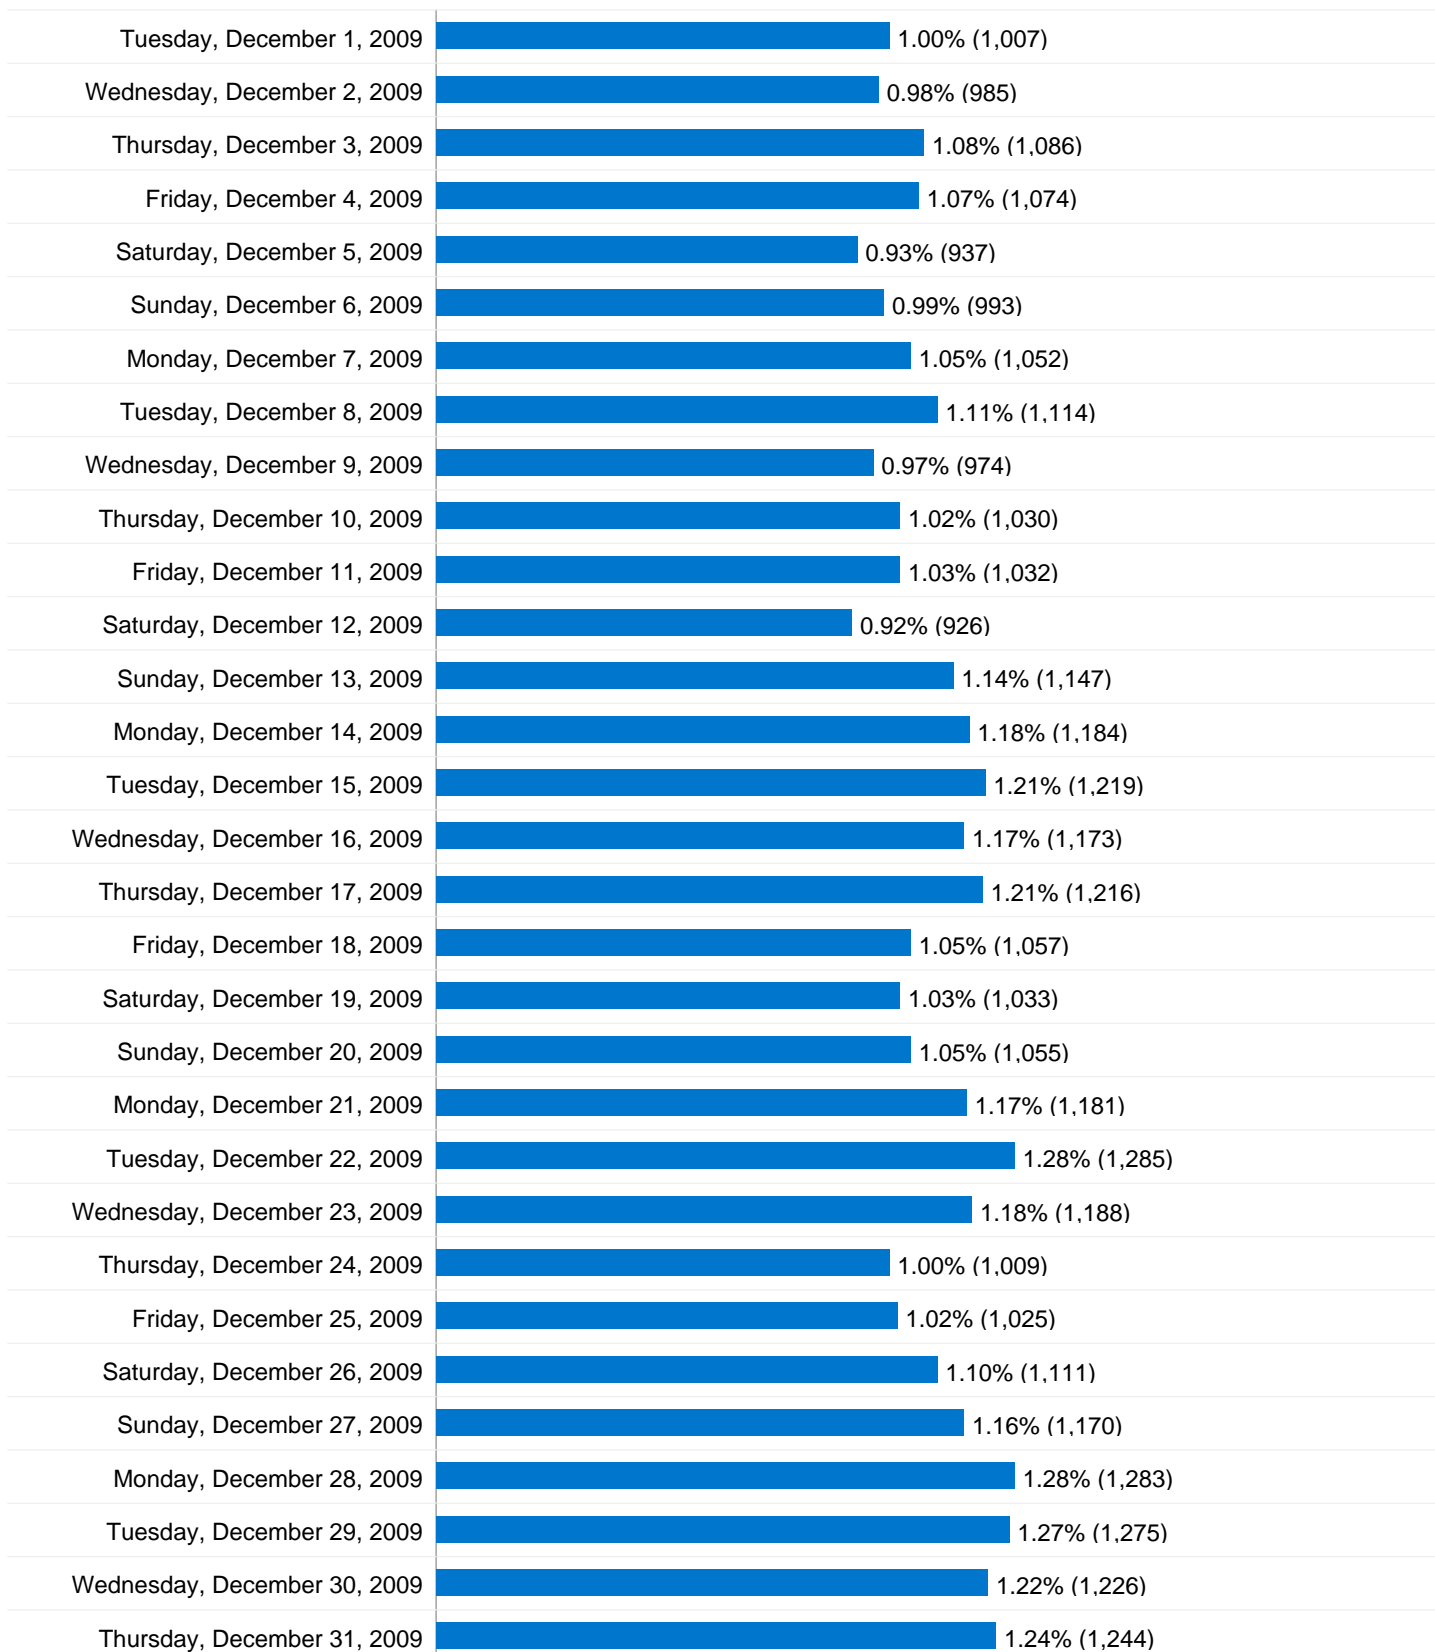

TABLE OF CONTENTS

Visitors Overview	1
Visits for all visitors	2
Pageviews for all visitors	5
Absolute Unique Visitors	8
Direct Traffic	11
Referring Sites	12
Search Engines	16
Keywords	17
Visitor Loyalty	21
Length of Visit	22
Depth of Visit	23
Top Content	24

23,501 people visited this site

100,615 Visits

23,501 Absolute Unique Visitors

534,231 Pageviews

5.31 Average Pageviews

00:07:55 Time on Site

25.76% Bounce Rate

21.53% New Visits

100,615 Visits

1,093.64 Visits / Day

Thursday, October 1, 2009	1.10% (1,104)
Friday, October 2, 2009	1.58% (1,586)
Saturday, October 3, 2009	1.32% (1,325)
Sunday, October 4, 2009	1.30% (1,311)
Monday, October 5, 2009	1.24% (1,244)
Tuesday, October 6, 2009	1.22% (1,228)
Wednesday, October 7, 2009	1.21% (1,216)
Thursday, October 8, 2009	1.20% (1,206)
Friday, October 9, 2009	1.17% (1,174)
Saturday, October 10, 2009	1.03% (1,037)
Sunday, October 11, 2009	1.19% (1,198)
Monday, October 12, 2009	1.17% (1,178)
Tuesday, October 13, 2009	0.67% (677)
Wednesday, October 14, 2009	0.84% (845)
Thursday, October 15, 2009	1.18% (1,185)
Friday, October 16, 2009	1.10% (1,111)
Saturday, October 17, 2009	1.02% (1,027)
Sunday, October 18, 2009	1.16% (1,168)
Monday, October 19, 2009	1.08% (1,091)
Tuesday, October 20, 2009	1.15% (1,159)
Wednesday, October 21, 2009	1.13% (1,137)
Thursday, October 22, 2009	1.10% (1,106)
Friday, October 23, 2009	1.05% (1,055)
Saturday, October 24, 2009	0.87% (877)
Sunday, October 25, 2009	1.07% (1,073)
Monday, October 26, 2009	1.10% (1,105)

40,839 visits came directly to this site

Site Usage

40,839 Visits

% of Site Total: 40.59%

5.54 Pages/Visit

Site Avg: 5.31 (4.26%)

00:07:59 Avg. Time on Site

Site Avg: 00:07:55 (0.89%)