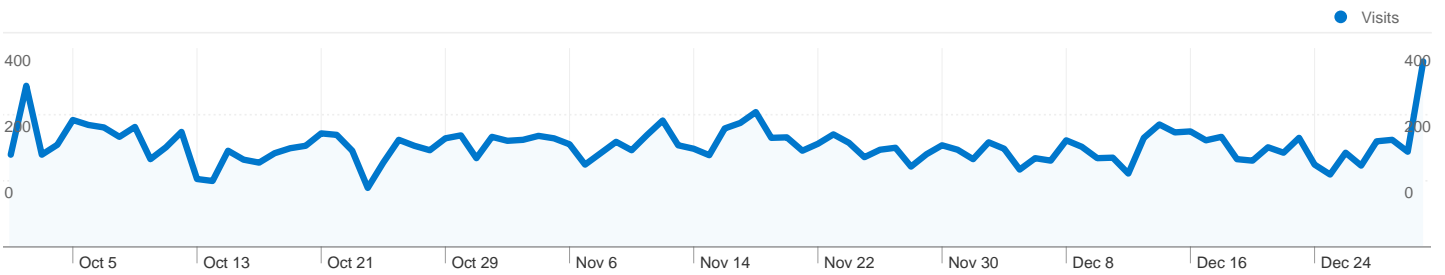

Referring sites sent 18,809 visits via 152 sources

Site Usage

Visits	Pages/Visit	Avg. Time on Site	% New Visits	Bounce Rate	
18,809 % of Site Total: 18.69%	5.57 Site Avg: 5.31 (4.90%)	00:09:32 Site Avg: 00:07:55 (20.50%)	11.34% Site Avg: 21.53% (-47.33%)	23.03% Site Avg: 25.76% (-10.58%)	
Source	Visits	Pages/Visit	Avg. Time on Site	% New Visits	Bounce Rate
virtualgrimreapers.cz	1,428	8.15	00:07:09	0.98%	17.09%
czechlions.cz	1,383	5.19	00:06:25	0.58%	25.38%
letka13.sk	1,306	6.58	00:06:05	3.14%	14.17%
forum.lamky.cz	1,145	6.40	00:06:07	0.35%	14.15%
311raf.com	1,125	5.26	00:08:15	2.22%	24.27%
blackpanthers.cz	1,031	6.46	00:07:33	5.53%	10.67%
vwings.net	950	6.03	00:13:54	10.21%	24.42%
3iap.org	679	5.43	00:20:43	5.74%	19.73%
aholubi.org	663	6.73	00:07:49	49.32%	14.63%
blueboard.cz	606	3.95	00:03:42	2.31%	25.74%
alan-grey-page.cz	556	6.61	00:12:14	13.85%	13.31%
310raf.com	551	5.19	00:08:36	2.72%	22.32%
csl.php5.sk	522	3.80	00:04:42	0.38%	22.03%
morclan.cz	477	5.37	00:19:47	2.31%	15.51%
czechcomputer.cz	460	4.54	00:06:14	36.09%	32.61%
jg1.sk	446	7.47	00:28:21	2.24%	20.63%
svk.vwings.net	375	5.04	01:17:38	8.80%	23.47%
toplist.cz	355	2.90	00:02:10	3.10%	36.34%
606.klikej.org	333	3.60	00:03:05	2.70%	22.52%
i16.cz	313	4.18	00:05:26	2.88%	20.77%
images.google.com	231	4.21	00:03:59	9.96%	16.02%
sturmovik.vwings.net	202	4.80	00:06:20	24.26%	32.67%