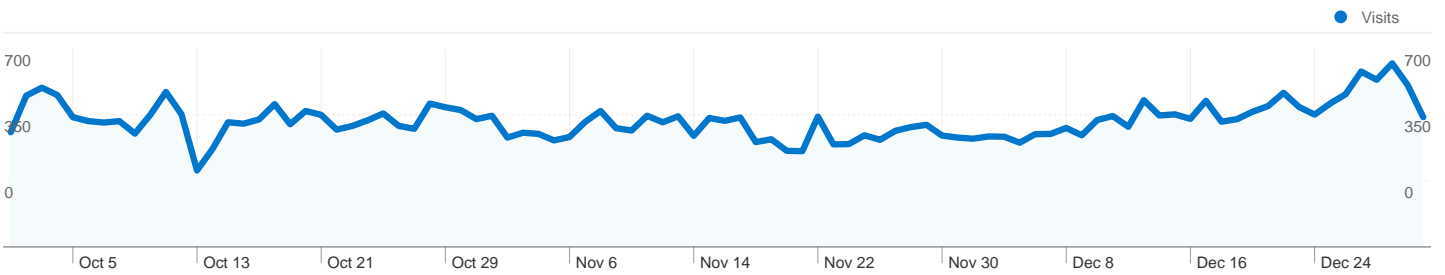

Search sent 40,965 total visits via 8,987 keywords

Site Usage

Visits 40,965 % of Site Total: 40.71%	Pages/Visit 4.96 Site Avg: 5.31 (-6.50%)	Avg. Time on Site 00:07:06 Site Avg: 00:07:55 (-10.29%)	% New Visits 28.08% Site Avg: 21.53% (30.40%)	Bounce Rate 33.54% Site Avg: 25.76% (30.21%)

Keyword	Visits	Pages/Visit	Avg. Time on Site	% New Visits	Bounce Rate
svět virtuálních křidel	3,258	5.58	00:13:52	12.09%	18.63%
svk	1,772	9.21	00:13:13	5.98%	10.67%
il 2 sturmovik	1,219	4.49	00:04:13	72.60%	45.04%
vwings	1,034	3.51	00:03:44	3.00%	43.71%
il 2 sturmovik 1946	676	5.10	00:04:46	50.74%	40.38%
vwings.net	604	4.65	00:06:58	2.98%	17.05%
svet virtualnich kridel	577	5.82	00:06:49	14.73%	18.89%
rise of flight	516	4.54	00:05:35	25.19%	32.75%
letka 13	429	1.82	00:03:10	0.47%	66.43%
sturmovik	376	5.73	00:05:15	68.62%	44.41%
il2 conf.ini language	364	6.99	00:14:06	0.00%	7.42%
il2 compare	358	3.89	00:04:10	0.00%	15.36%
změna úvodní obrazovky il2	345	1.85	00:01:40	0.00%	55.65%
il-2 sturmovik	342	4.32	00:05:20	54.68%	37.13%
nastaveni rozliseni il 2	328	2.71	00:01:48	0.00%	31.10%
hans von schrenk	298	3.41	00:01:45	0.00%	23.49%
il 2 sturmovik 1946 čeština	287	2.79	00:02:37	73.87%	56.45%
storm of war	287	5.66	00:07:59	66.55%	19.16%
il2	272	6.58	00:07:41	53.68%	24.63%
il2 filelist	266	4.83	00:04:12	0.00%	14.66%
il2 sturmovik	247	4.49	00:04:58	57.49%	38.06%
il-2 campaign editor	241	5.37	00:06:22	0.00%	8.71%