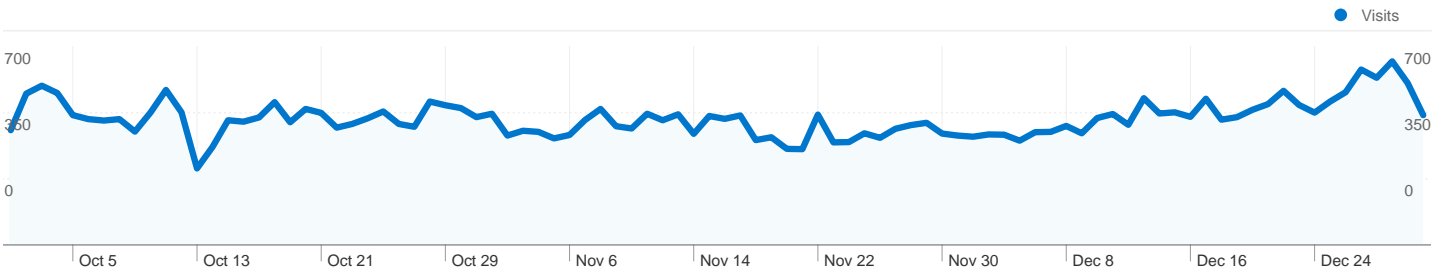

Search sent 40,965 total visits via 9 sources

Site Usage

Visits 40,965 % of Site Total: 40.71%	Pages/Visit 4.96 Site Avg: 5.31 (-6.50%)	Avg. Time on Site 00:07:06 Site Avg: 00:07:55 (-10.29%)	% New Visits 28.08% Site Avg: 21.53% (30.40%)	Bounce Rate 33.54% Site Avg: 25.76% (30.21%)	
Source	Visits	Pages/Visit	Avg. Time on Site	% New Visits	Bounce Rate
google	22,991	5.25	00:07:54	18.84%	28.64%
seznam	17,574	4.56	00:06:01	39.94%	40.04%
search	350	6.75	00:09:11	33.14%	27.43%
bing	33	5.33	00:04:28	63.64%	27.27%
yahoo	10	3.20	00:00:31	90.00%	80.00%
aol	3	20.00	00:09:58	100.00%	0.00%
yandex	2	1.00	00:00:00	50.00%	100.00%
altavista	1	1.00	00:00:00	100.00%	100.00%
ask	1	2.00	00:00:00	100.00%	100.00%
					1 - 9 of 9