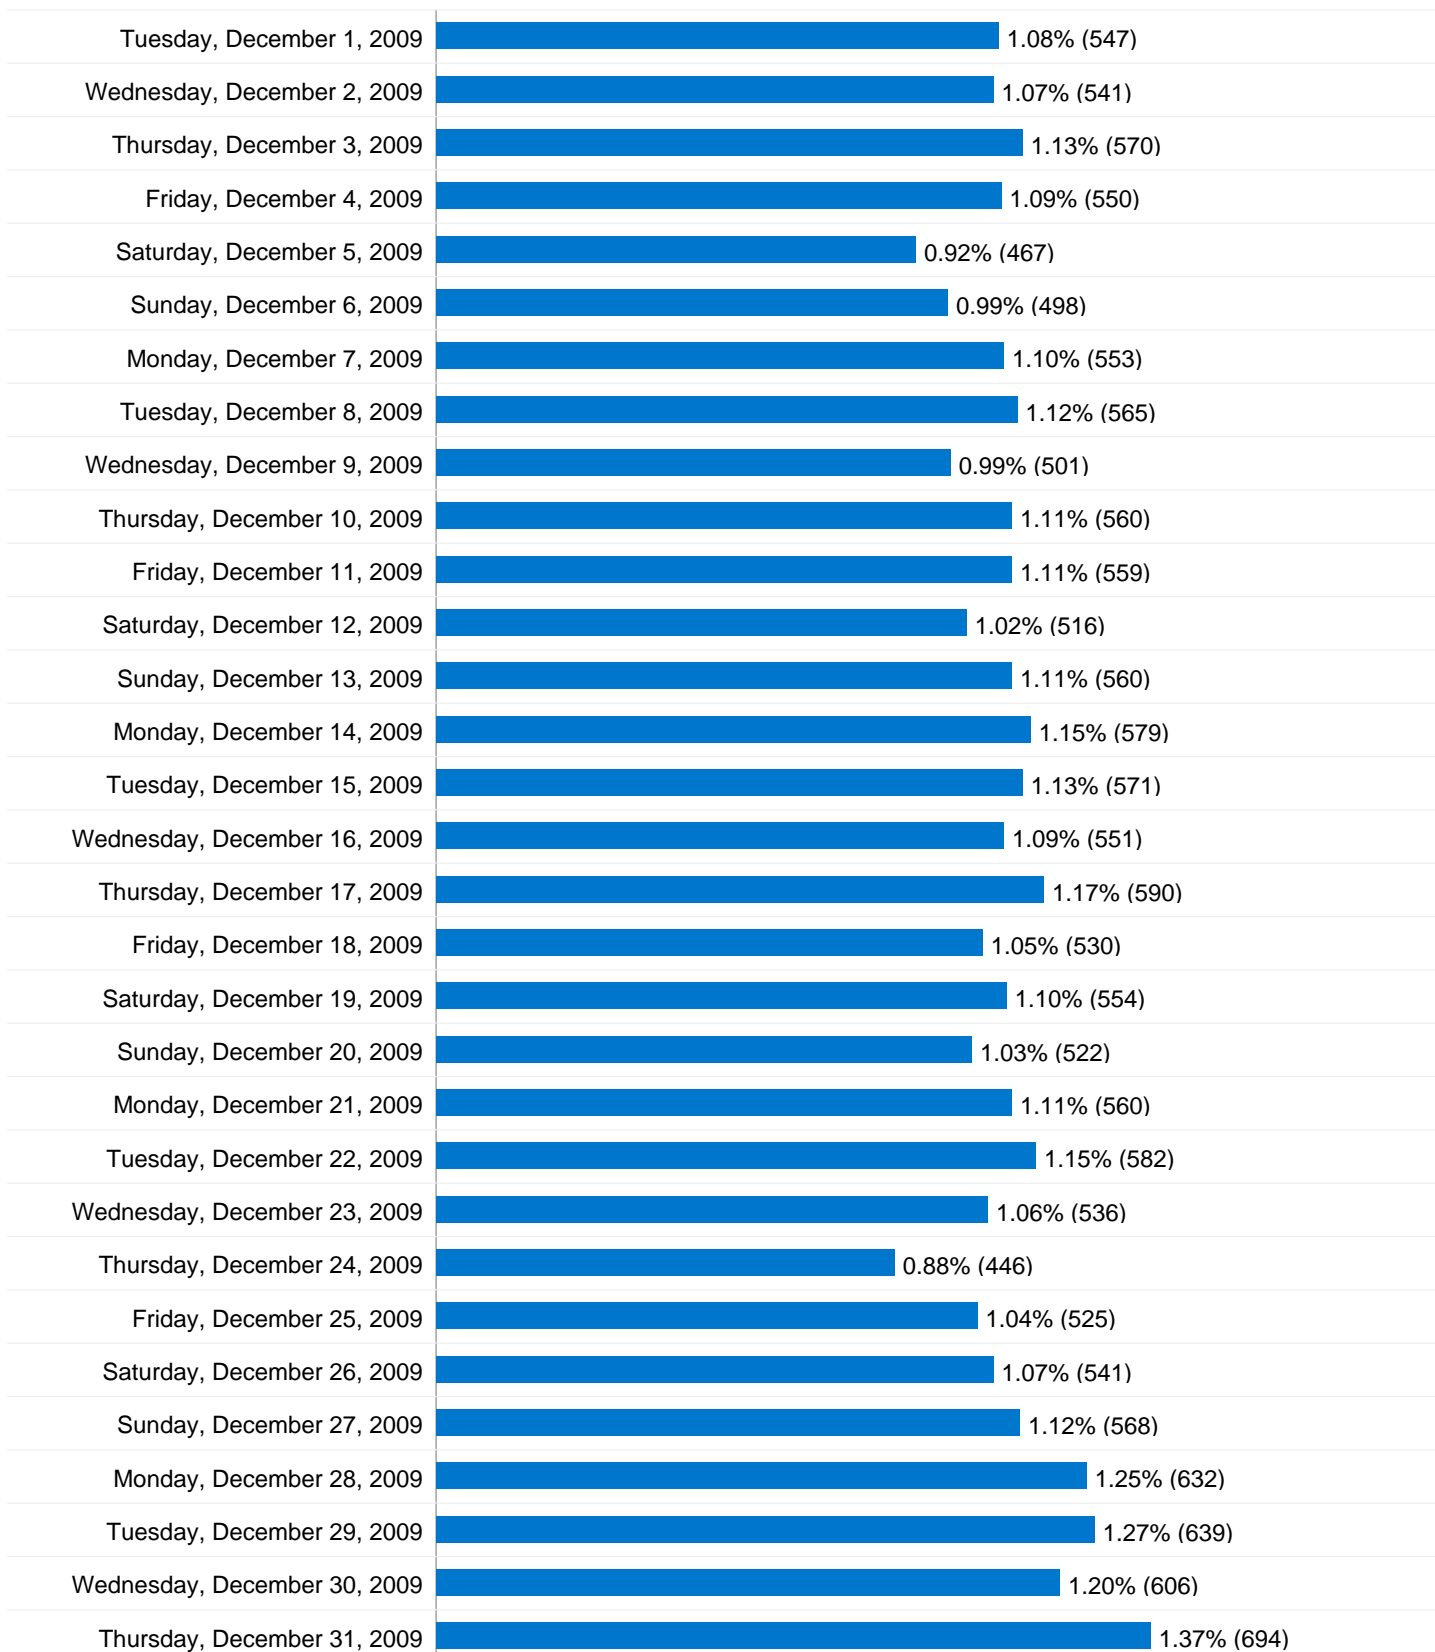

534,231 Pageviews

Thursday, October 1, 2009	1.18% (6,312)
Friday, October 2, 2009	1.93% (10,314)
Saturday, October 3, 2009	1.36% (7,266)
Sunday, October 4, 2009	1.34% (7,173)
Monday, October 5, 2009	1.47% (7,836)
Tuesday, October 6, 2009	1.31% (6,974)
Wednesday, October 7, 2009	1.28% (6,848)
Thursday, October 8, 2009	1.21% (6,443)
Friday, October 9, 2009	1.26% (6,735)
Saturday, October 10, 2009	1.13% (6,031)
Sunday, October 11, 2009	1.26% (6,717)
Monday, October 12, 2009	1.15% (6,162)
Tuesday, October 13, 2009	0.84% (4,488)
Wednesday, October 14, 2009	0.97% (5,205)
Thursday, October 15, 2009	1.21% (6,454)
Friday, October 16, 2009	1.07% (5,740)
Saturday, October 17, 2009	0.93% (4,945)
Sunday, October 18, 2009	1.11% (5,924)
Monday, October 19, 2009	1.13% (6,040)
Tuesday, October 20, 2009	1.07% (5,706)
Wednesday, October 21, 2009	1.19% (6,359)
Thursday, October 22, 2009	1.11% (5,932)
Friday, October 23, 2009	0.95% (5,087)
Saturday, October 24, 2009	0.69% (3,704)
Sunday, October 25, 2009	0.99% (5,268)
Monday, October 26, 2009	1.01% (5,393)

40,839 visits came directly to this site

Site Usage

40,839 Visits

% of Site Total: 40.59%

5.54 Pages/Visit

Site Avg: 5.31 (4.26%)

00:07:59 Avg. Time on Site

Site Avg: 00:07:55 (0.89%)