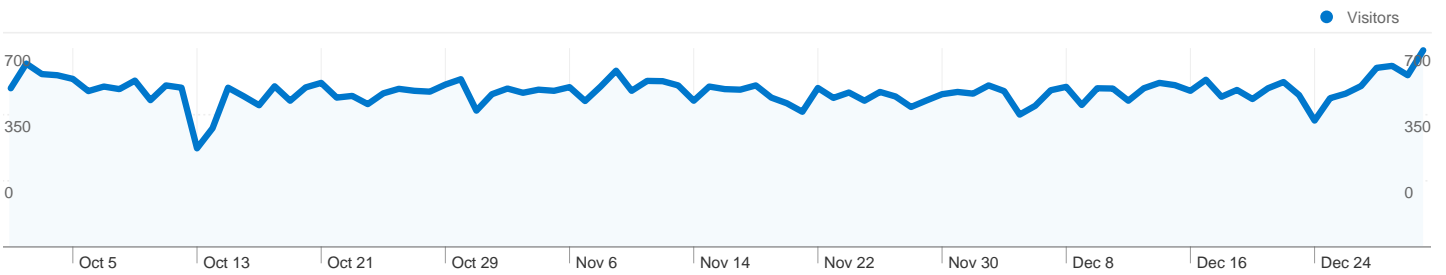

TABLE OF CONTENTS

Visitors Overview	1
Visits for all visitors	2
Pageviews for all visitors	5
Absolute Unique Visitors	8
Direct Traffic	11
Referring Sites	12
Search Engines	16
Keywords	17
Visitor Loyalty	21
Length of Visit	22
Depth of Visit	23
Top Content	24

23,501 people visited this site

100,615 Visits

23,501 Absolute Unique Visitors

534,231 Pageviews

5.31 Average Pageviews

00:07:55 Time on Site

25.76% Bounce Rate

21.53% New Visits

40,839 visits came directly to this site

Site Usage

40,839 Visits

% of Site Total: 40.59%

5.54 Pages/Visit

Site Avg: 5.31 (4.26%)

00:07:59 Avg. Time on Site

Site Avg: 00:07:55 (0.89%)

Most visits tracked: 1 pageviews

Pageviews in the visit	Visits with this many pageviews	Percentage of all visits
1 pageviews	25,916.00	 25.76%
2 pageviews	16,308.00	 16.21%
3 pageviews	12,600.00	 12.52%
4 pageviews	8,970.00	 8.92%
5 pageviews	7,374.00	 7.33%
6 pageviews	5,119.00	 5.09%
7 pageviews	4,322.00	 4.30%
8 pageviews	3,159.00	 3.14%
9 pageviews	2,790.00	 2.77%
10 pageviews	2,026.00	 2.01%
11 pageviews	1,783.00	 1.77%
12 pageviews	1,374.00	 1.37%
13 pageviews	1,242.00	 1.23%
14 pageviews	935.00	 0.93%
15 pageviews	866.00	 0.86%
16 pageviews	718.00	 0.71%
17 pageviews	596.00	 0.59%
18 pageviews	502.00	 0.50%
19 pageviews	461.00	 0.46%
20+ pageviews	3,554.00	 3.53%