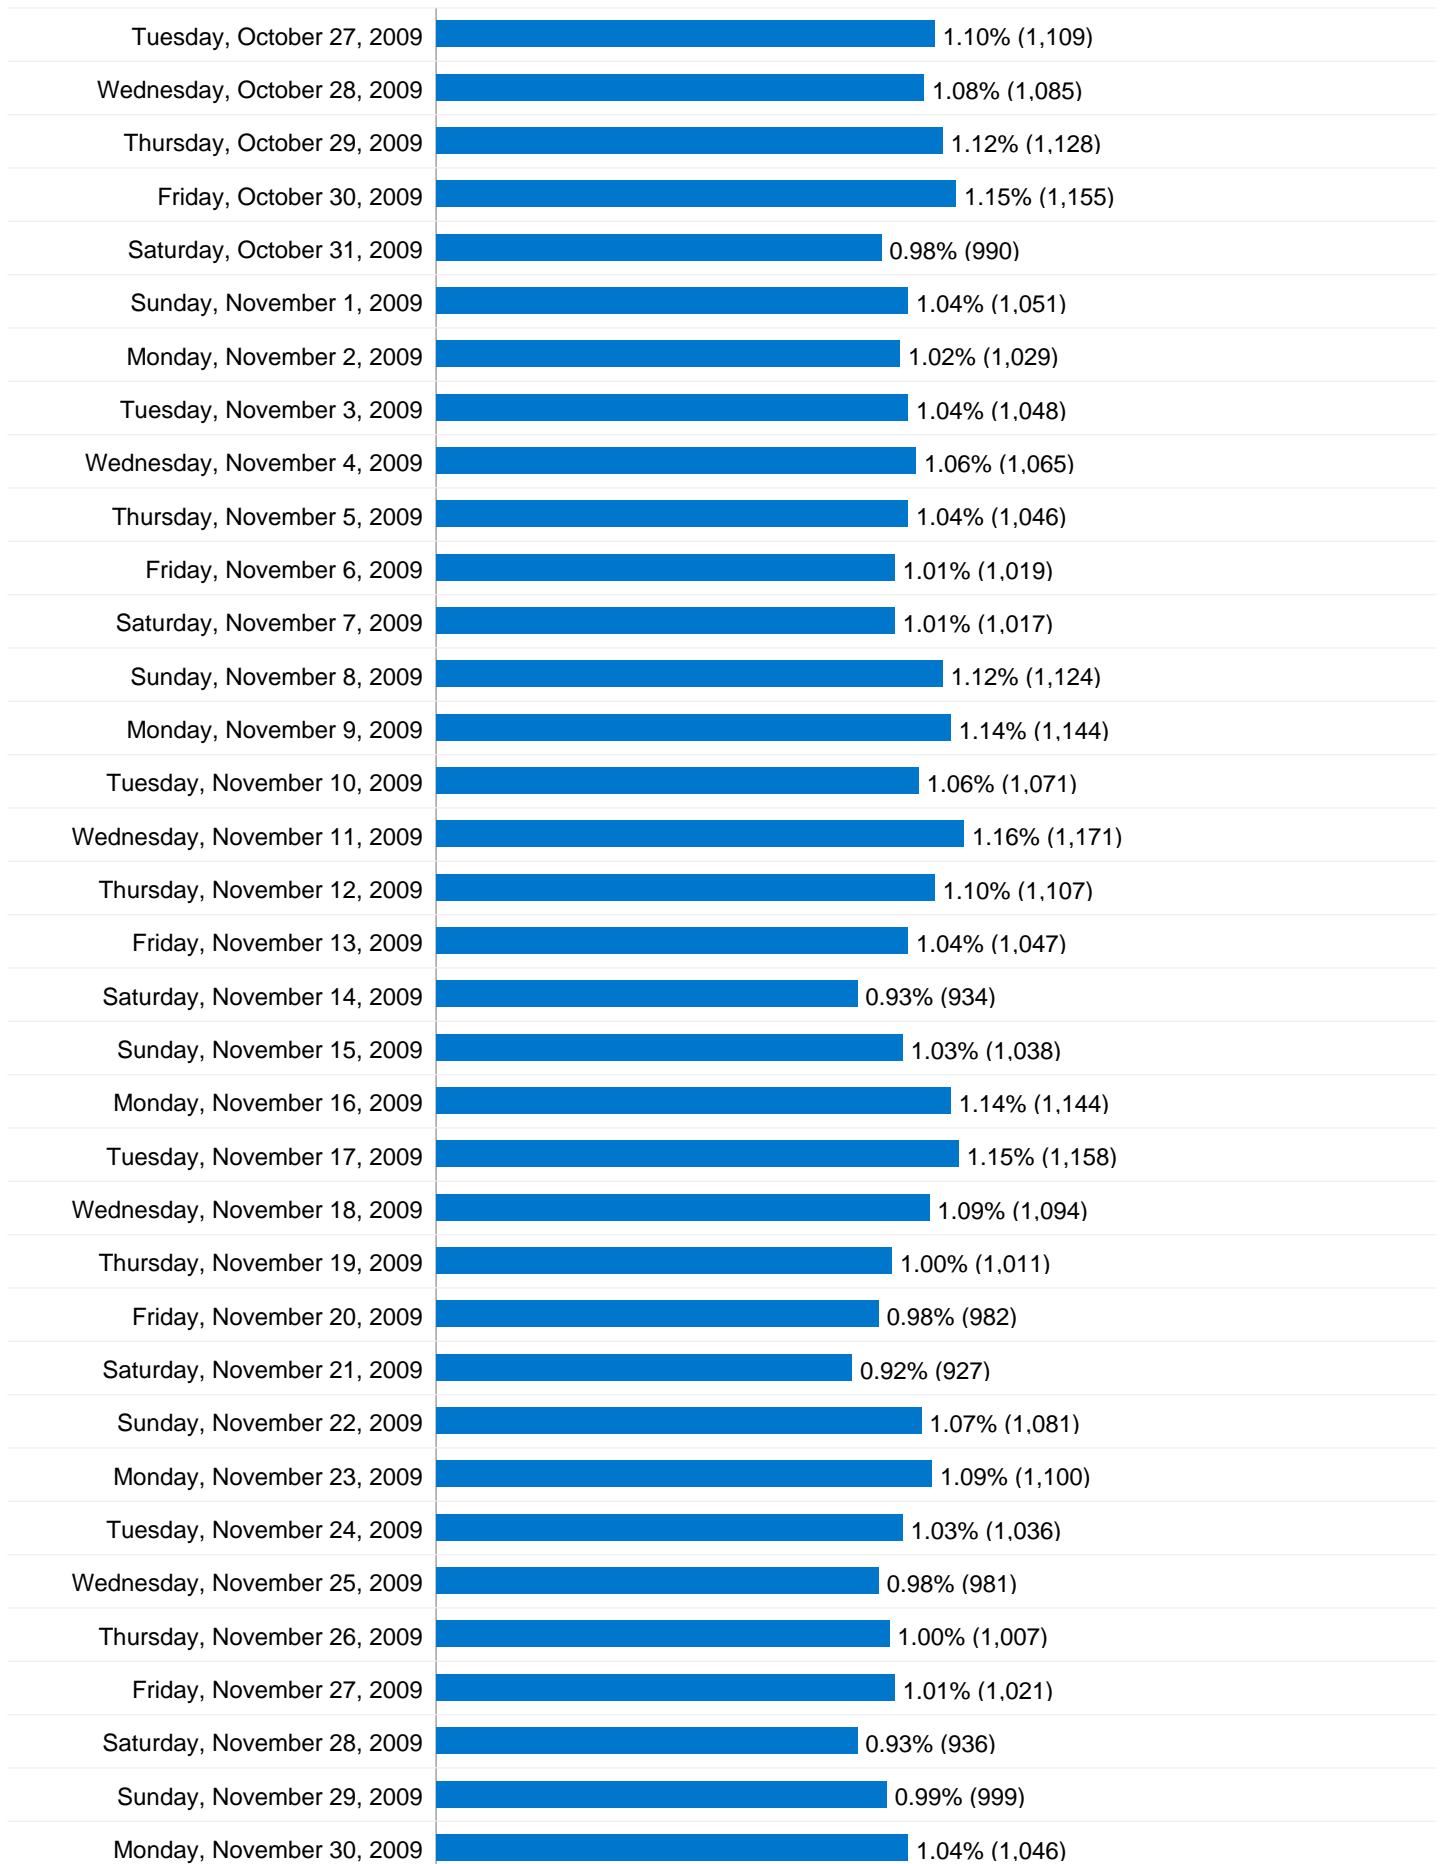

TABLE OF CONTENTS

Visitors Overview	1
Visits for all visitors	2
Pageviews for all visitors	5
Absolute Unique Visitors	8
Direct Traffic	11
Referring Sites	12
Search Engines	16
Keywords	17
Visitor Loyalty	21
Length of Visit	22
Depth of Visit	23
Top Content	24

23,501 people visited this site

100,615 Visits

23,501 Absolute Unique Visitors

534,231 Pageviews

5.31 Average Pageviews

00:07:55 Time on Site

25.76% Bounce Rate

21.53% New Visits

100,615 Visits

1,093.64 Visits / Day

Thursday, October 1, 2009	1.10% (1,104)
Friday, October 2, 2009	1.58% (1,586)
Saturday, October 3, 2009	1.32% (1,325)
Sunday, October 4, 2009	1.30% (1,311)
Monday, October 5, 2009	1.24% (1,244)
Tuesday, October 6, 2009	1.22% (1,228)
Wednesday, October 7, 2009	1.21% (1,216)
Thursday, October 8, 2009	1.20% (1,206)
Friday, October 9, 2009	1.17% (1,174)
Saturday, October 10, 2009	1.03% (1,037)
Sunday, October 11, 2009	1.19% (1,198)
Monday, October 12, 2009	1.17% (1,178)
Tuesday, October 13, 2009	0.67% (677)
Wednesday, October 14, 2009	0.84% (845)
Thursday, October 15, 2009	1.18% (1,185)
Friday, October 16, 2009	1.10% (1,111)
Saturday, October 17, 2009	1.02% (1,027)
Sunday, October 18, 2009	1.16% (1,168)
Monday, October 19, 2009	1.08% (1,091)
Tuesday, October 20, 2009	1.15% (1,159)
Wednesday, October 21, 2009	1.13% (1,137)
Thursday, October 22, 2009	1.10% (1,106)
Friday, October 23, 2009	1.05% (1,055)
Saturday, October 24, 2009	0.87% (877)
Sunday, October 25, 2009	1.07% (1,073)
Monday, October 26, 2009	1.10% (1,105)

40,839 visits came directly to this site

Site Usage

40,839 Visits

% of Site Total: 40.59%

5.54 Pages/Visit

Site Avg: 5.31 (4.26%)

00:07:59 Avg. Time on Site

Site Avg: 00:07:55 (0.89%)