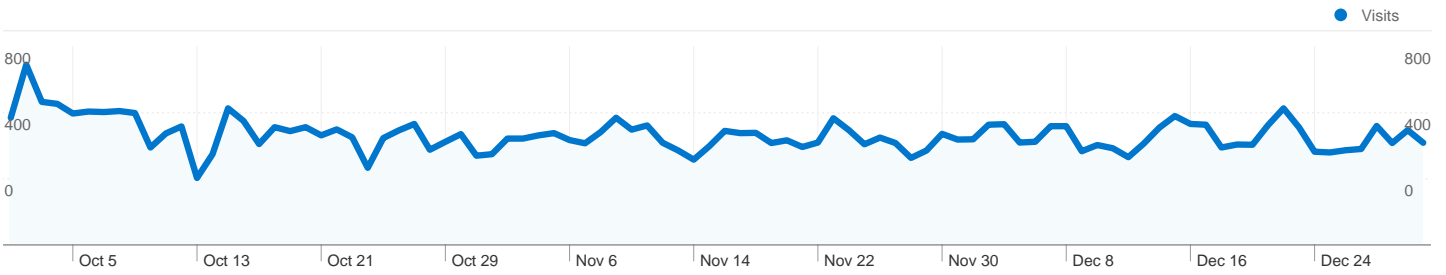

534,231 Pageviews

Thursday, October 1, 2009	1.18% (6,312)
Friday, October 2, 2009	1.93% (10,314)
Saturday, October 3, 2009	1.36% (7,266)
Sunday, October 4, 2009	1.34% (7,173)
Monday, October 5, 2009	1.47% (7,836)
Tuesday, October 6, 2009	1.31% (6,974)
Wednesday, October 7, 2009	1.28% (6,848)
Thursday, October 8, 2009	1.21% (6,443)
Friday, October 9, 2009	1.26% (6,735)
Saturday, October 10, 2009	1.13% (6,031)
Sunday, October 11, 2009	1.26% (6,717)
Monday, October 12, 2009	1.15% (6,162)
Tuesday, October 13, 2009	0.84% (4,488)
Wednesday, October 14, 2009	0.97% (5,205)
Thursday, October 15, 2009	1.21% (6,454)
Friday, October 16, 2009	1.07% (5,740)
Saturday, October 17, 2009	0.93% (4,945)
Sunday, October 18, 2009	1.11% (5,924)
Monday, October 19, 2009	1.13% (6,040)
Tuesday, October 20, 2009	1.07% (5,706)
Wednesday, October 21, 2009	1.19% (6,359)
Thursday, October 22, 2009	1.11% (5,932)
Friday, October 23, 2009	0.95% (5,087)
Saturday, October 24, 2009	0.69% (3,704)
Sunday, October 25, 2009	0.99% (5,268)
Monday, October 26, 2009	1.01% (5,393)

40,839 visits came directly to this site

Site Usage

40,839 Visits

% of Site Total: 40.59%

5.54 Pages/Visit

Site Avg: 5.31 (4.26%)

00:07:59 Avg. Time on Site

Site Avg: 00:07:55 (0.89%)