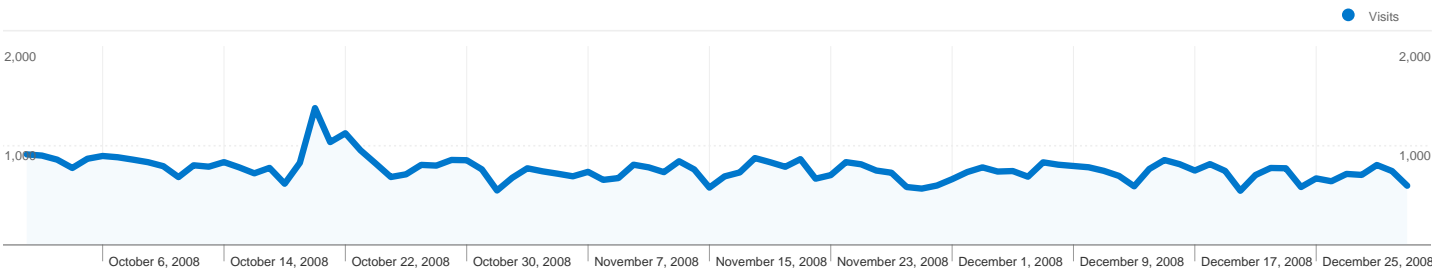

15,996 people visited this site

70,602 Visits

15,996 Absolute Unique Visitors

371,727 Pageviews

5.27 Average Pageviews

00:05:53 Time on Site

25.29% Bounce Rate

21.23% New Visits

70,602 Visits

767.41 Visits / Day

Wednesday, October 1, 2008	1.29% (913)
Thursday, October 2, 2008	1.28% (901)
Friday, October 3, 2008	1.22% (860)
Saturday, October 4, 2008	1.10% (776)
Sunday, October 5, 2008	1.23% (869)
Monday, October 6, 2008	1.27% (897)
Tuesday, October 7, 2008	1.25% (884)
Wednesday, October 8, 2008	1.22% (860)
Thursday, October 9, 2008	1.18% (834)
Friday, October 10, 2008	1.12% (794)
Saturday, October 11, 2008	0.97% (684)
Sunday, October 12, 2008	1.14% (803)
Monday, October 13, 2008	1.12% (789)
Tuesday, October 14, 2008	1.18% (835)
Wednesday, October 15, 2008	1.11% (782)
Thursday, October 16, 2008	1.02% (722)
Friday, October 17, 2008	1.10% (777)
Saturday, October 18, 2008	0.87% (617)
Sunday, October 19, 2008	1.17% (828)
Monday, October 20, 2008	1.95% (1,380)
Tuesday, October 21, 2008	1.47% (1,037)
Wednesday, October 22, 2008	1.59% (1,126)
Thursday, October 23, 2008	1.35% (954)
Friday, October 24, 2008	1.16% (821)
Saturday, October 25, 2008	0.97% (685)
Sunday, October 26, 2008	1.01% (712)

28,628 visits came directly to this site

Site Usage

28,628 Visits

% of Site Total: 40.55%

5.73 Pages/Visit

Site Avg: 5.27 (8.89%)

00:05:30 Avg. Time on Site

Site Avg: 00:05:53 (-6.56%)

Most people visited: 201+ times

Number of Visits	Visits	Percentage of all visitors
1 times	15,063.00	 21.34%
2 times	3,561.00	 5.04%
3 times	1,992.00	 2.82%
4 times	1,397.00	 1.98%
5 times	1,078.00	 1.53%
6 times	877.00	 1.24%
7 times	775.00	 1.10%
8 times	670.00	 0.95%
9-14 times	2,959.00	 4.19%
15-25 times	3,505.00	 4.96%
26-50 times	5,351.00	 7.58%
51-100 times	6,990.00	 9.90%
101-200 times	8,102.00	 11.48%
201+ times	18,282.00	 25.89%