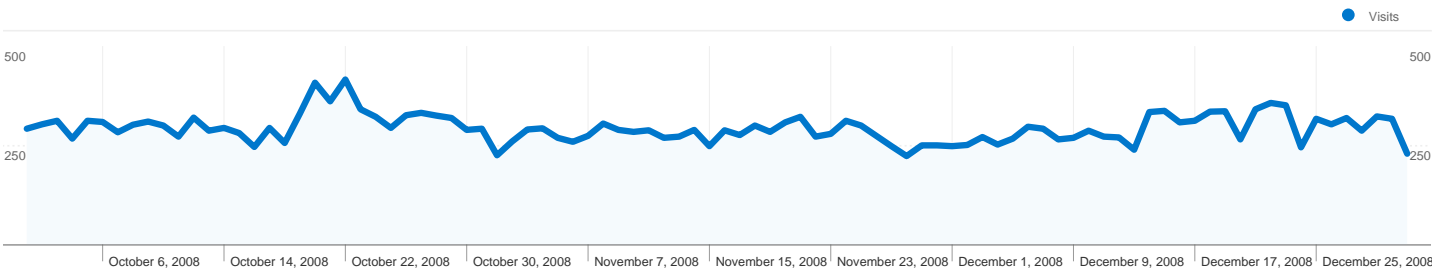

Search sent 27,083 total visits via 6,583 keywords

Site Usage

Visits	Pages/Visit	Avg. Time on Site	% New Visits	Bounce Rate	
27,083 % of Site Total: 38.36%	4.94 Site Avg: 5.27 (-6.14%)	00:06:20 Site Avg: 00:05:53 (7.54%)	26.98% Site Avg: 21.23% (27.11%)	33.54% Site Avg: 25.29% (32.59%)	
Keyword	Visits	Pages/Visit	Avg. Time on Site	% New Visits	Bounce Rate
svět virtuálních křidel	1,349	6.14	00:07:44	15.05%	16.60%
vwings	900	5.36	00:07:09	2.22%	10.33%
svet virtualnich kridel	833	5.35	00:06:09	11.76%	30.97%
svk	698	9.83	00:17:09	4.73%	14.47%
csl_kocour	513	4.68	00:11:33	0.00%	21.83%
il2	435	5.03	00:04:32	12.18%	16.78%
il2 tempest cockpit	422	4.74	00:06:42	0.00%	16.59%
sturmovik	364	7.81	00:08:02	12.64%	7.14%
www.allaircraftarcade	343	4.34	00:05:54	0.00%	23.62%
bozzda	310	2.84	00:04:09	0.00%	21.61%
vyhlazování 8q	288	1.00	00:00:00	0.35%	99.65%
sst pro x52	280	2.41	00:01:13	0.00%	25.00%
il-2 cheat	274	5.21	00:09:47	0.36%	24.09%
bomb sight table	272	6.14	00:07:14	0.00%	7.35%
full canvas jacket rapidshare	247	2.91	00:01:48	0.00%	19.84%
il2 1946 playman	242	6.25	00:08:20	0.00%	9.92%
svk svět virtuálních křidel	226	3.97	00:12:32	0.44%	20.80%
il-2 sturmovik	219	5.01	00:04:11	77.63%	41.55%
il2 offline missions for b17	207	5.21	00:04:05	0.00%	13.04%
il2 mod activator	200	4.78	00:11:16	0.50%	20.00%
il2 mat manager	196	2.74	00:07:45	0.00%	55.10%
hd4870 + il2	181	9.69	00:12:36	0.00%	2.21%