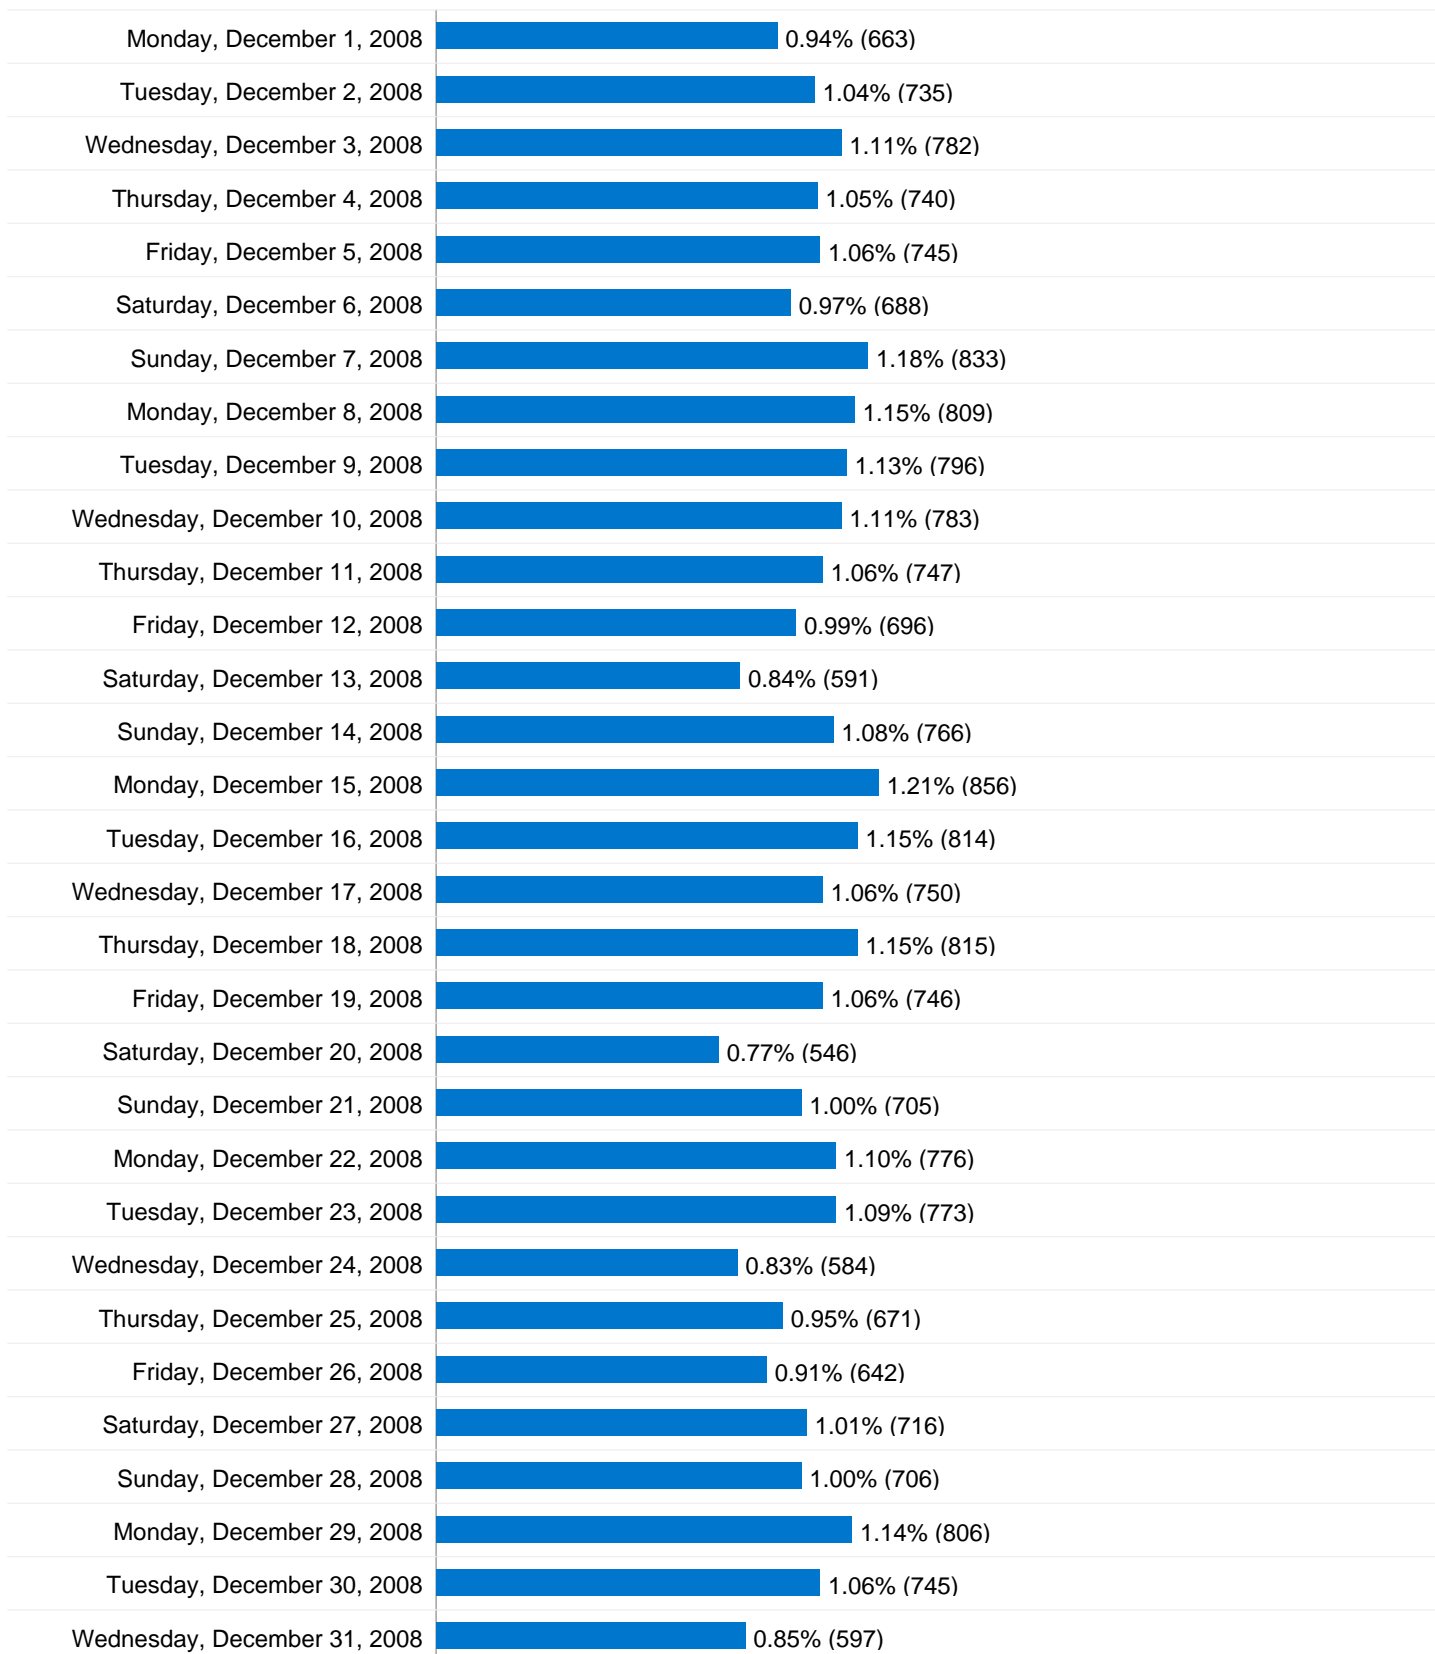

TABLE OF CONTENTS

Visitors Overview	1
Visits for all visitors	2
Pageviews for all visitors	5
Absolute Unique Visitors	8
Direct Traffic	11
Referring Sites	12
Search Engines	16
Keywords	17
Visitor Loyalty	21
Length of Visit	22
Depth of Visit	23
Top Content	24

15,996 people visited this site

70,602 Visits

15,996 Absolute Unique Visitors

371,727 Pageviews

5.27 Average Pageviews

00:05:53 Time on Site

25.29% Bounce Rate

21.23% New Visits

70,602 Visits

767.41 Visits / Day

Wednesday, October 1, 2008	1.29% (913)
Thursday, October 2, 2008	1.28% (901)
Friday, October 3, 2008	1.22% (860)
Saturday, October 4, 2008	1.10% (776)
Sunday, October 5, 2008	1.23% (869)
Monday, October 6, 2008	1.27% (897)
Tuesday, October 7, 2008	1.25% (884)
Wednesday, October 8, 2008	1.22% (860)
Thursday, October 9, 2008	1.18% (834)
Friday, October 10, 2008	1.12% (794)
Saturday, October 11, 2008	0.97% (684)
Sunday, October 12, 2008	1.14% (803)
Monday, October 13, 2008	1.12% (789)
Tuesday, October 14, 2008	1.18% (835)
Wednesday, October 15, 2008	1.11% (782)
Thursday, October 16, 2008	1.02% (722)
Friday, October 17, 2008	1.10% (777)
Saturday, October 18, 2008	0.87% (617)
Sunday, October 19, 2008	1.17% (828)
Monday, October 20, 2008	1.95% (1,380)
Tuesday, October 21, 2008	1.47% (1,037)
Wednesday, October 22, 2008	1.59% (1,126)
Thursday, October 23, 2008	1.35% (954)
Friday, October 24, 2008	1.16% (821)
Saturday, October 25, 2008	0.97% (685)
Sunday, October 26, 2008	1.01% (712)

28,628 visits came directly to this site

Site Usage

28,628 Visits

% of Site Total: 40.55%

5.73 Pages/Visit

Site Avg: 5.27 (8.89%)

00:05:30 Avg. Time on Site

Site Avg: 00:05:53 (-6.56%)