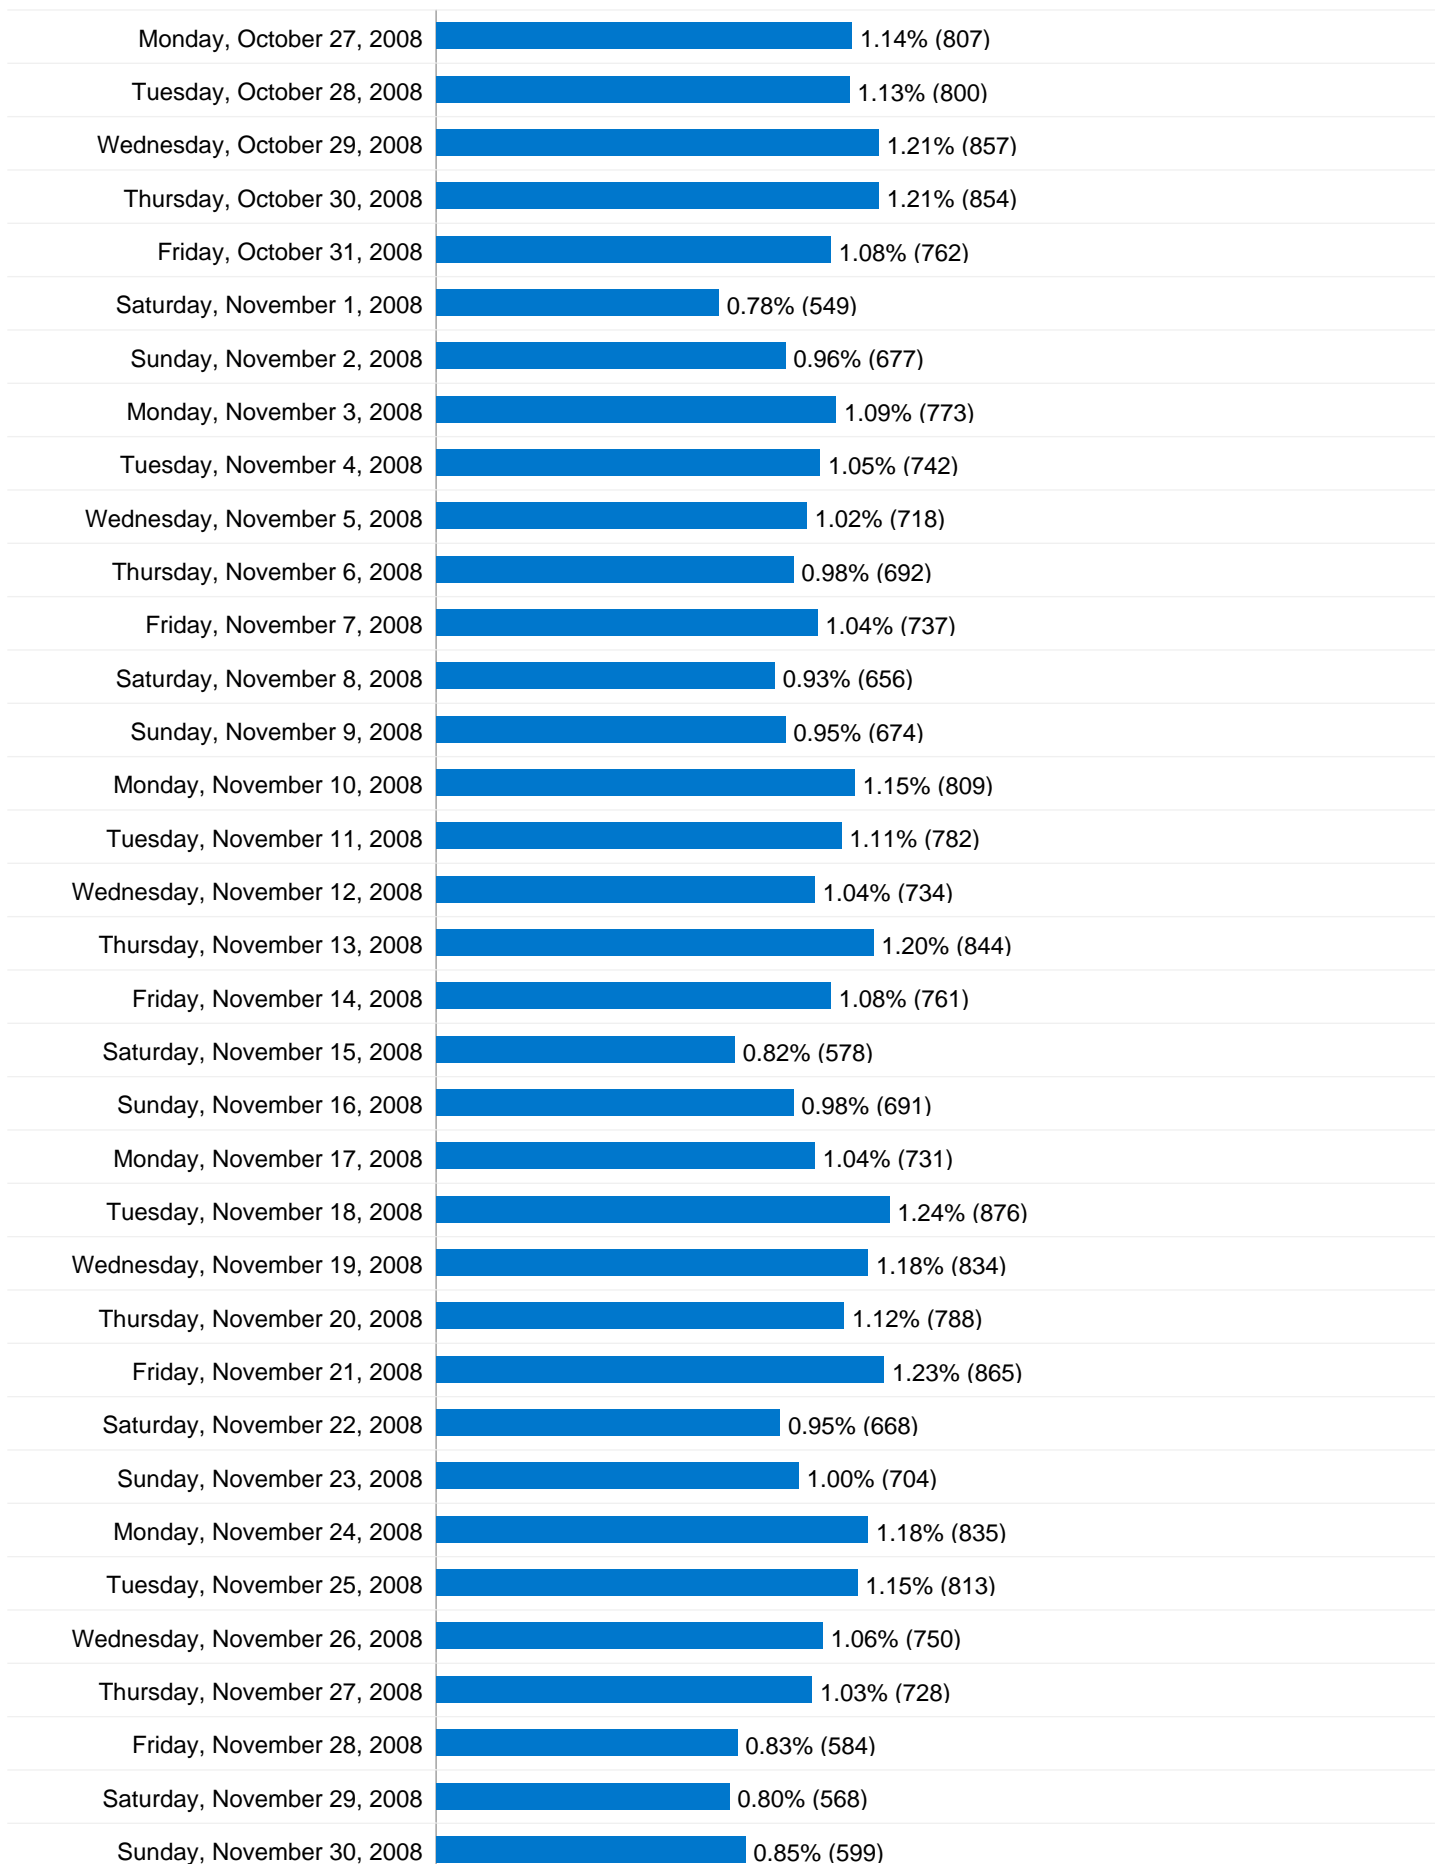

TABLE OF CONTENTS

Visitors Overview	1
Visits for all visitors	2
Pageviews for all visitors	5
Absolute Unique Visitors	8
Direct Traffic	11
Referring Sites	12
Search Engines	16
Keywords	17
Visitor Loyalty	21
Length of Visit	22
Depth of Visit	23
Top Content	24

15,996 people visited this site

70,602 Visits

15,996 Absolute Unique Visitors

371,727 Pageviews

5.27 Average Pageviews

00:05:53 Time on Site

25.29% Bounce Rate

21.23% New Visits

70,602 Visits

767.41 Visits / Day

Wednesday, October 1, 2008	1.29% (913)
Thursday, October 2, 2008	1.28% (901)
Friday, October 3, 2008	1.22% (860)
Saturday, October 4, 2008	1.10% (776)
Sunday, October 5, 2008	1.23% (869)
Monday, October 6, 2008	1.27% (897)
Tuesday, October 7, 2008	1.25% (884)
Wednesday, October 8, 2008	1.22% (860)
Thursday, October 9, 2008	1.18% (834)
Friday, October 10, 2008	1.12% (794)
Saturday, October 11, 2008	0.97% (684)
Sunday, October 12, 2008	1.14% (803)
Monday, October 13, 2008	1.12% (789)
Tuesday, October 14, 2008	1.18% (835)
Wednesday, October 15, 2008	1.11% (782)
Thursday, October 16, 2008	1.02% (722)
Friday, October 17, 2008	1.10% (777)
Saturday, October 18, 2008	0.87% (617)
Sunday, October 19, 2008	1.17% (828)
Monday, October 20, 2008	1.95% (1,380)
Tuesday, October 21, 2008	1.47% (1,037)
Wednesday, October 22, 2008	1.59% (1,126)
Thursday, October 23, 2008	1.35% (954)
Friday, October 24, 2008	1.16% (821)
Saturday, October 25, 2008	0.97% (685)
Sunday, October 26, 2008	1.01% (712)

28,628 visits came directly to this site

Site Usage

28,628 Visits

% of Site Total: 40.55%

5.73 Pages/Visit

Site Avg: 5.27 (8.89%)

00:05:30 Avg. Time on Site

Site Avg: 00:05:53 (-6.56%)