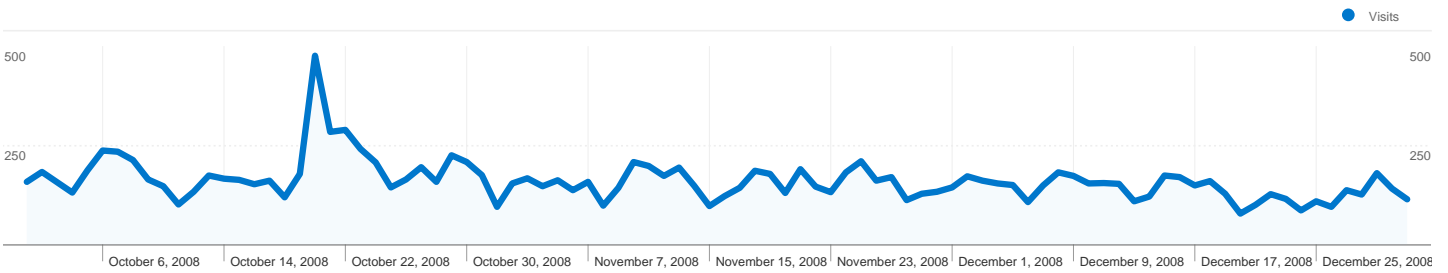

Referring sites sent 14,891 visits via 160 sources

Site Usage

Source	Visits	Pages/Visit	Avg. Time on Site	% New Visits	Bounce Rate
Visits 14,891 % of Site Total: 21.09%	Pages/Visit 4.95 Site Avg: 5.27 (-5.91%)	Avg. Time on Site 00:05:49 Site Avg: 00:05:53 (-1.11%)	% New Visits 9.94% Site Avg: 21.23% (-53.18%)	Bounce Rate 22.62% Site Avg: 25.29% (-10.55%)	
czechlions.cz	1,818	4.22	00:05:12	0.99%	22.22%
vwings.net	1,558	4.89	00:08:01	4.17%	15.34%
virtualgrimreapers.net	1,532	6.29	00:06:00	2.02%	11.42%
3iap.org	1,053	4.61	00:04:54	1.14%	15.76%
forum.lamky.cz	905	4.18	00:03:44	0.55%	22.21%
311raf.com	883	5.38	00:06:16	1.59%	14.72%
310raf.com	768	4.44	00:04:01	1.43%	21.22%
letka13.sk	688	5.63	00:04:46	11.92%	23.69%
aholubi.org	605	6.09	00:06:28	16.53%	17.52%
toplist.cz	379	3.24	00:02:22	0.53%	25.59%
blackpanthers.cz	361	6.01	00:06:52	17.17%	22.44%
313.cz	331	5.61	00:04:03	0.30%	5.74%
blueboard.cz	292	4.57	00:09:10	4.45%	24.66%
svk.vwings.net	236	6.18	00:09:36	13.14%	31.78%
sturmovik.vwings.net	220	3.60	00:04:44	35.91%	51.82%
no633sqn.estranky.cz	218	6.32	00:07:28	6.42%	5.50%
barans.ru	206	3.26	00:02:42	66.99%	69.42%
jg54.eu	185	5.25	00:12:13	1.08%	16.76%
i16.cz	165	3.81	00:04:39	6.06%	21.82%
jg1.sk	161	5.50	00:06:18	11.18%	27.33%
dasnet.cz	136	4.25	00:02:39	27.21%	33.09%
google.com	136	11.45	00:22:24	5.88%	21.32%