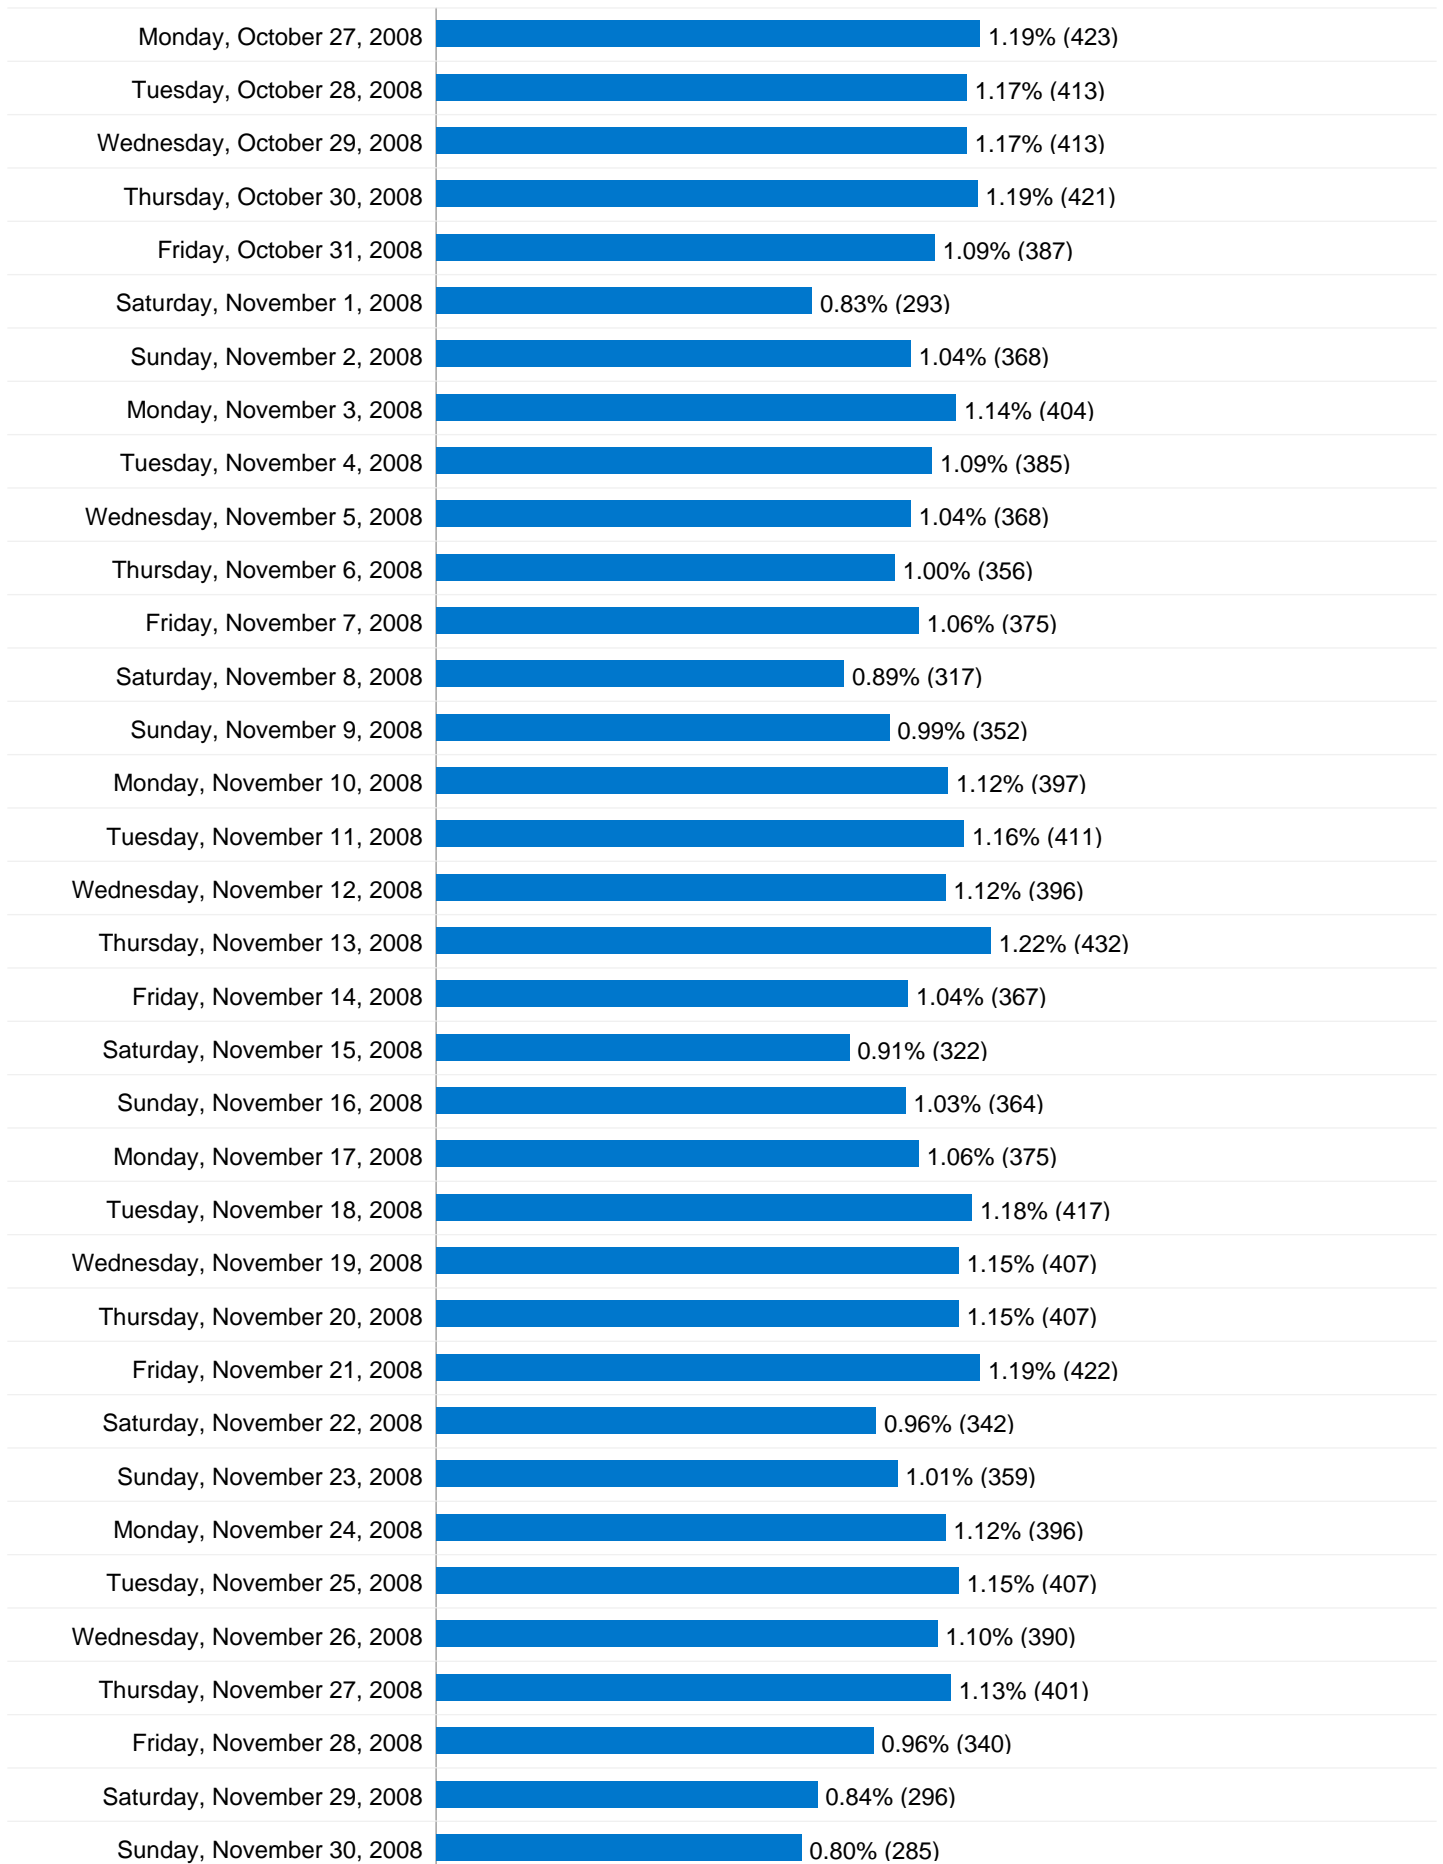

371,727 Pageviews

Wednesday, October 1, 2008	1.68% (6,250)
Thursday, October 2, 2008	1.63% (6,064)
Friday, October 3, 2008	1.46% (5,421)
Saturday, October 4, 2008	1.16% (4,309)
Sunday, October 5, 2008	1.20% (4,464)
Monday, October 6, 2008	1.44% (5,348)
Tuesday, October 7, 2008	1.30% (4,827)
Wednesday, October 8, 2008	1.10% (4,077)
Thursday, October 9, 2008	1.17% (4,337)
Friday, October 10, 2008	1.34% (4,992)
Saturday, October 11, 2008	1.17% (4,343)
Sunday, October 12, 2008	1.39% (5,184)
Monday, October 13, 2008	1.31% (4,887)
Tuesday, October 14, 2008	1.30% (4,820)
Wednesday, October 15, 2008	1.09% (4,058)
Thursday, October 16, 2008	1.01% (3,759)
Friday, October 17, 2008	1.19% (4,423)
Saturday, October 18, 2008	0.99% (3,698)
Sunday, October 19, 2008	1.37% (5,087)
Monday, October 20, 2008	2.43% (9,036)
Tuesday, October 21, 2008	1.82% (6,756)
Wednesday, October 22, 2008	1.86% (6,931)
Thursday, October 23, 2008	1.33% (4,942)
Friday, October 24, 2008	1.27% (4,737)
Saturday, October 25, 2008	0.89% (3,322)
Sunday, October 26, 2008	0.81% (3,009)

28,628 visits came directly to this site

Site Usage

28,628 Visits

% of Site Total: 40.55%

5.73 Pages/Visit

Site Avg: 5.27 (8.89%)

00:05:30 Avg. Time on Site

Site Avg: 00:05:53 (-6.56%)