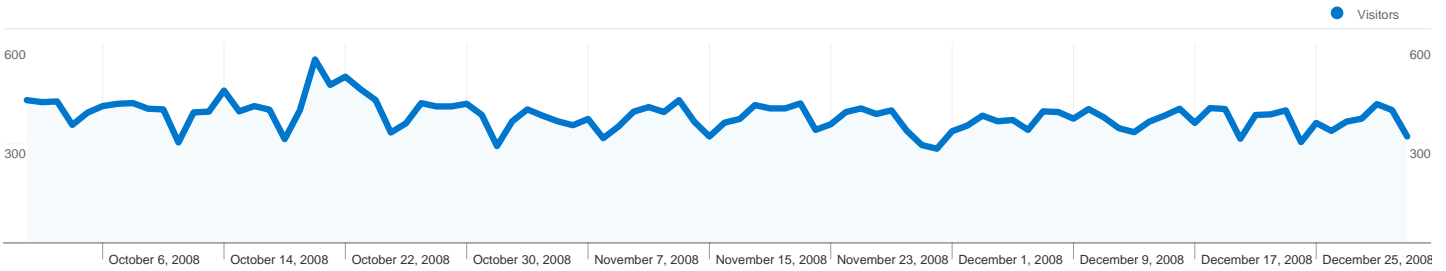

TABLE OF CONTENTS

Visitors Overview	1
Visits for all visitors	2
Pageviews for all visitors	5
Absolute Unique Visitors	8
Direct Traffic	11
Referring Sites	12
Search Engines	16
Keywords	17
Visitor Loyalty	21
Length of Visit	22
Depth of Visit	23
Top Content	24

15,996 people visited this site

70,602 Visits

15,996 Absolute Unique Visitors

371,727 Pageviews

5.27 Average Pageviews

00:05:53 Time on Site

25.29% Bounce Rate

21.23% New Visits

28,628 visits came directly to this site

Site Usage

28,628 Visits

% of Site Total: 40.55%

5.73 Pages/Visit

Site Avg: 5.27 (8.89%)

00:05:30 Avg. Time on Site

Site Avg: 00:05:53 (-6.56%)

Most people visited: 201+ times

Number of Visits	Visits	Percentage of all visitors
1 times	15,063.00	 21.34%
2 times	3,561.00	 5.04%
3 times	1,992.00	 2.82%
4 times	1,397.00	 1.98%
5 times	1,078.00	 1.53%
6 times	877.00	 1.24%
7 times	775.00	 1.10%
8 times	670.00	 0.95%
9-14 times	2,959.00	 4.19%
15-25 times	3,505.00	 4.96%
26-50 times	5,351.00	 7.58%
51-100 times	6,990.00	 9.90%
101-200 times	8,102.00	 11.48%
201+ times	18,282.00	 25.89%