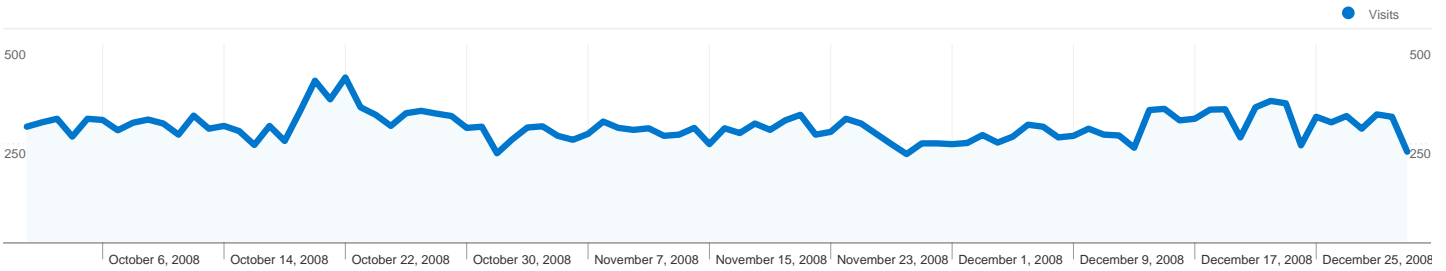

Search sent 27,083 total visits via 10 sources

Site Usage

Visits 27,083 % of Site Total: 38.36%	Pages/Visit 4.94 Site Avg: 5.27 (-6.14%)	Avg. Time on Site 00:06:20 Site Avg: 00:05:53 (7.54%)	% New Visits 26.98% Site Avg: 21.23% (27.11%)	Bounce Rate 33.54% Site Avg: 25.29% (32.59%)	
Source	Visits	Pages/Visit	Avg. Time on Site	% New Visits	Bounce Rate
google	14,932	5.12	00:06:54	15.39%	28.03%
seznam	11,191	4.57	00:05:33	43.64%	42.54%
search	739	6.13	00:05:04	12.18%	12.18%
live	187	8.51	00:13:12	3.21%	12.30%
yahoo	19	1.26	00:00:01	94.74%	94.74%
altavista	5	4.60	00:04:34	60.00%	40.00%
msn	5	2.40	00:09:08	100.00%	40.00%
aol	2	3.50	00:00:35	100.00%	50.00%
ask	2	3.00	00:02:39	0.00%	0.00%
yandex	1	1.00	00:00:00	100.00%	100.00%
1 - 10 of 10