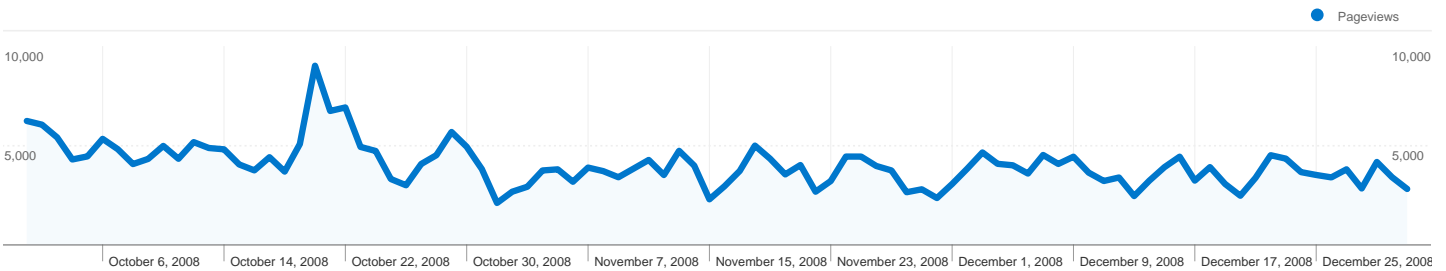

15,996 people visited this site

70,602 Visits

15,996 Absolute Unique Visitors

371,727 Pageviews

5.27 Average Pageviews

00:05:53 Time on Site

25.29% Bounce Rate

21.23% New Visits

70,602 Visits

767.41 Visits / Day

Wednesday, October 1, 2008	1.29% (913)
Thursday, October 2, 2008	1.28% (901)
Friday, October 3, 2008	1.22% (860)
Saturday, October 4, 2008	1.10% (776)
Sunday, October 5, 2008	1.23% (869)
Monday, October 6, 2008	1.27% (897)
Tuesday, October 7, 2008	1.25% (884)
Wednesday, October 8, 2008	1.22% (860)
Thursday, October 9, 2008	1.18% (834)
Friday, October 10, 2008	1.12% (794)
Saturday, October 11, 2008	0.97% (684)
Sunday, October 12, 2008	1.14% (803)
Monday, October 13, 2008	1.12% (789)
Tuesday, October 14, 2008	1.18% (835)
Wednesday, October 15, 2008	1.11% (782)
Thursday, October 16, 2008	1.02% (722)
Friday, October 17, 2008	1.10% (777)
Saturday, October 18, 2008	0.87% (617)
Sunday, October 19, 2008	1.17% (828)
Monday, October 20, 2008	1.95% (1,380)
Tuesday, October 21, 2008	1.47% (1,037)
Wednesday, October 22, 2008	1.59% (1,126)
Thursday, October 23, 2008	1.35% (954)
Friday, October 24, 2008	1.16% (821)
Saturday, October 25, 2008	0.97% (685)
Sunday, October 26, 2008	1.01% (712)

28,628 visits came directly to this site

Site Usage

28,628 Visits

% of Site Total: 40.55%

5.73 Pages/Visit

Site Avg: 5.27 (8.89%)

00:05:30 Avg. Time on Site

Site Avg: 00:05:53 (-6.56%)