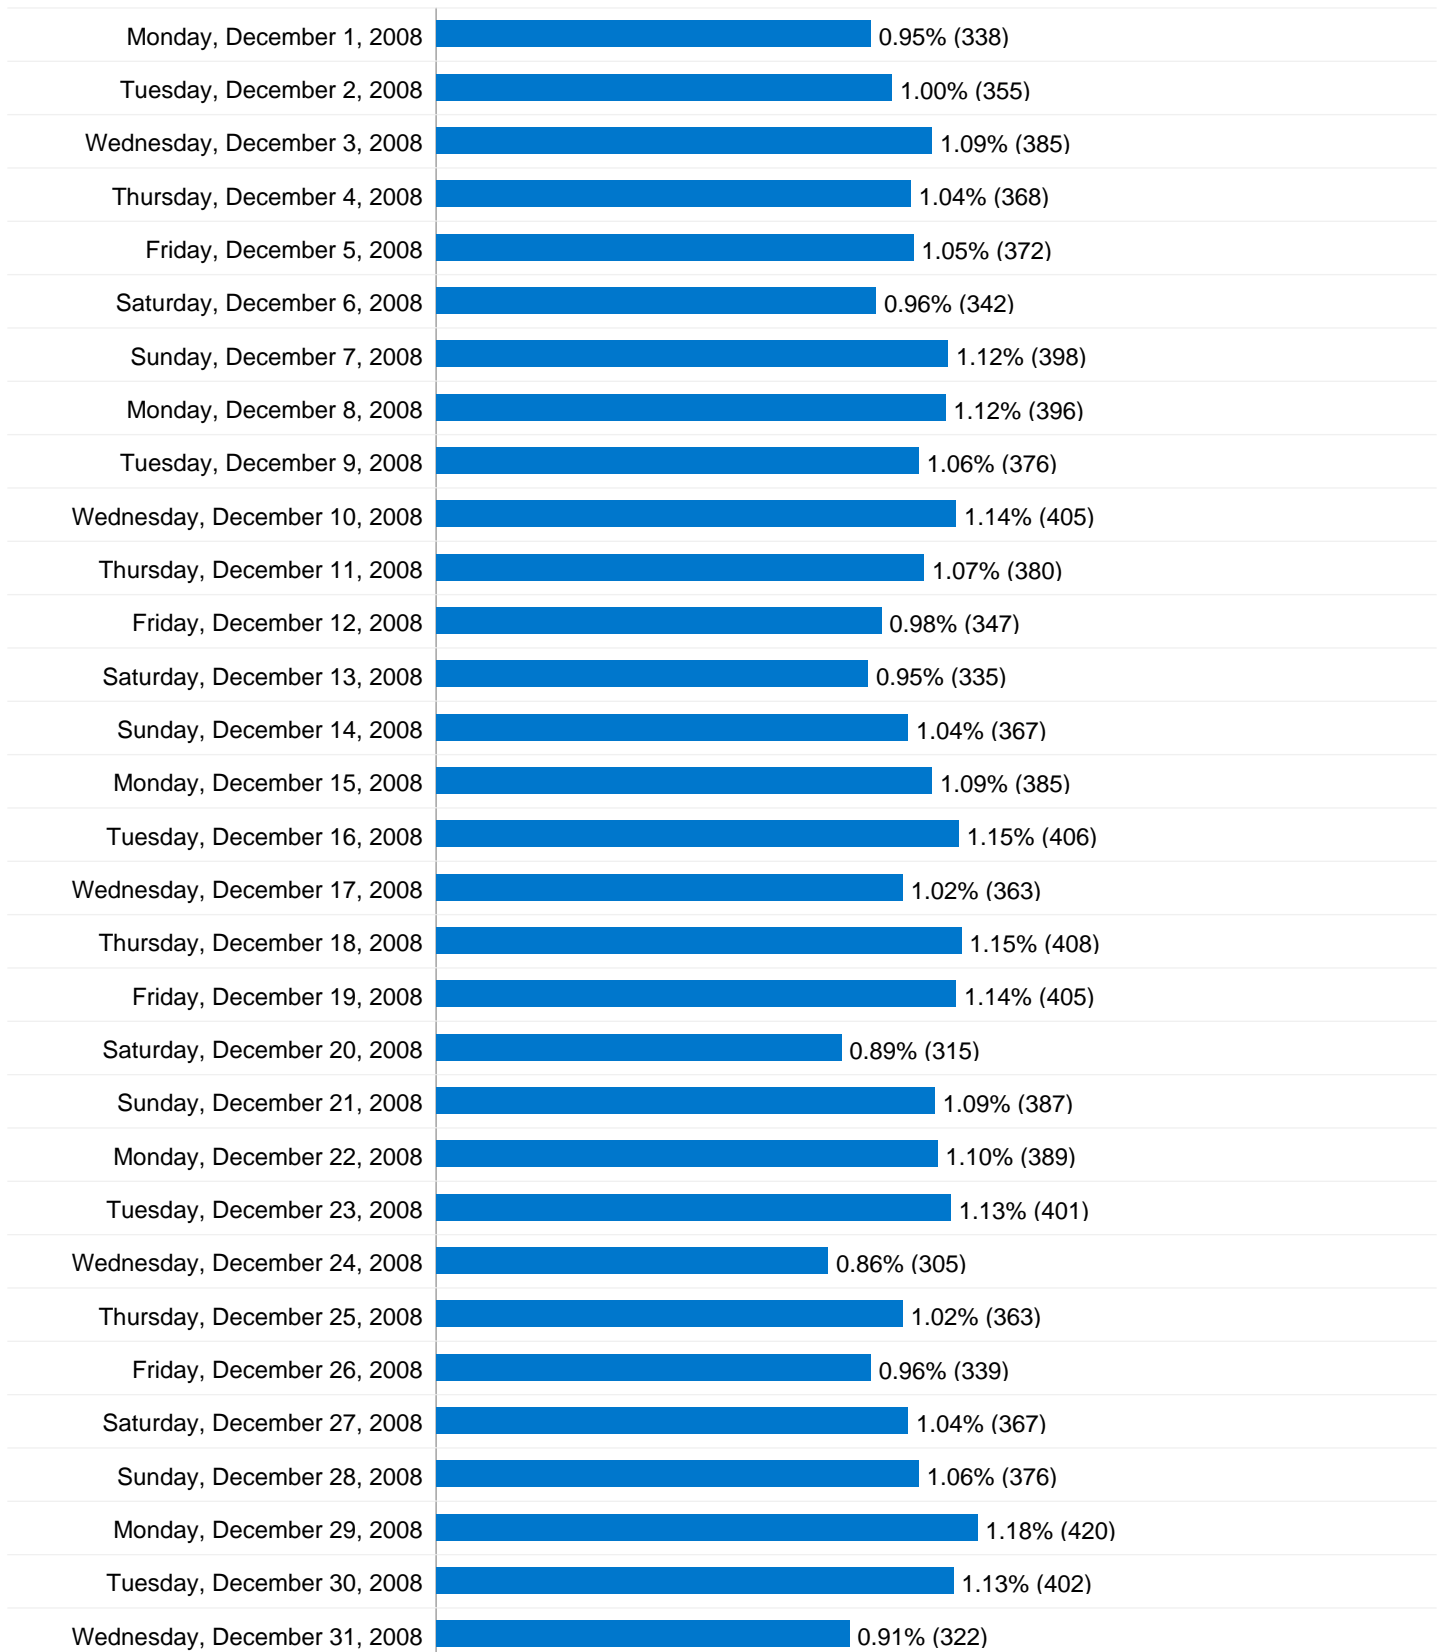

371,727 Pageviews

Wednesday, October 1, 2008	1.68% (6,250)
Thursday, October 2, 2008	1.63% (6,064)
Friday, October 3, 2008	1.46% (5,421)
Saturday, October 4, 2008	1.16% (4,309)
Sunday, October 5, 2008	1.20% (4,464)
Monday, October 6, 2008	1.44% (5,348)
Tuesday, October 7, 2008	1.30% (4,827)
Wednesday, October 8, 2008	1.10% (4,077)
Thursday, October 9, 2008	1.17% (4,337)
Friday, October 10, 2008	1.34% (4,992)
Saturday, October 11, 2008	1.17% (4,343)
Sunday, October 12, 2008	1.39% (5,184)
Monday, October 13, 2008	1.31% (4,887)
Tuesday, October 14, 2008	1.30% (4,820)
Wednesday, October 15, 2008	1.09% (4,058)
Thursday, October 16, 2008	1.01% (3,759)
Friday, October 17, 2008	1.19% (4,423)
Saturday, October 18, 2008	0.99% (3,698)
Sunday, October 19, 2008	1.37% (5,087)
Monday, October 20, 2008	2.43% (9,036)
Tuesday, October 21, 2008	1.82% (6,756)
Wednesday, October 22, 2008	1.86% (6,931)
Thursday, October 23, 2008	1.33% (4,942)
Friday, October 24, 2008	1.27% (4,737)
Saturday, October 25, 2008	0.89% (3,322)
Sunday, October 26, 2008	0.81% (3,009)

28,628 visits came directly to this site

Site Usage

28,628 Visits

% of Site Total: 40.55%

5.73 Pages/Visit

Site Avg: 5.27 (8.89%)

00:05:30 Avg. Time on Site

Site Avg: 00:05:53 (-6.56%)