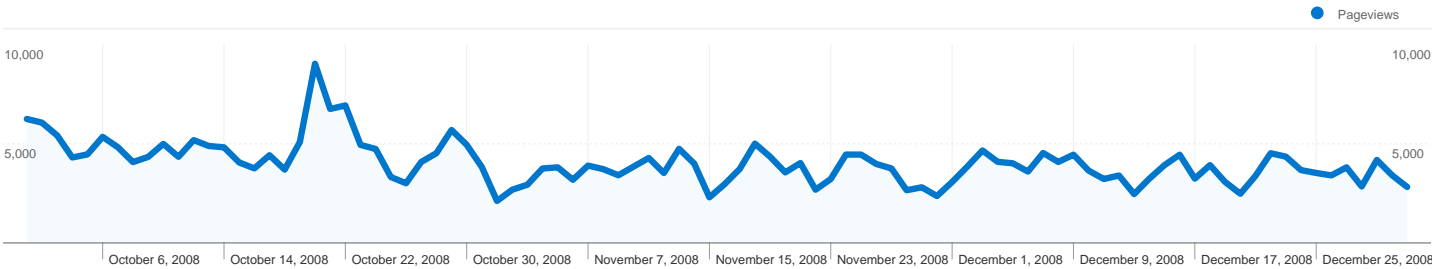

15,340 pages were viewed a total of 371,727 times

Content Performance

Pageviews 371,727 % of Site Total: 100.00%	Unique Pageviews 229,507 % of Site Total: 100.00%	Time on Page 00:01:23 Site Avg: 00:01:23 (0.00%)	Bounce Rate 25.29% Site Avg: 25.29% (0.00%)	% Exit 18.99% Site Avg: 18.99% (0.00%)	$ Index $0.00 Site Avg: $0.00 (0.00%)

Page	Pageviews	Unique Pageviews	Time on Page	Bounce Rate	% Exit	$ Index
/sturmovik.php	113,824	51,154	00:01:06	19.23%	18.81%	$0.00
/news.php	13,277	11,003	00:00:40	8.71%	10.36%	$0.00
/forum/index.php	11,835	7,614	00:00:40	19.37%	12.12%	$0.00
/forum/viewthread.php?forum_id=51&thread_id=2424	11,302	6,542	00:01:46	26.37%	20.01%	$0.00
/forum/viewthread.php?forum_id=65&thread_id=2026	8,219	4,539	00:01:57	46.74%	23.57%	$0.00
/forum/viewthread.php?forum_id=22&thread_id=2493	6,641	3,942	00:01:32	65.77%	24.63%	$0.00
/forum/viewthread.php?forum_id=62&thread_id=2466	5,772	2,641	00:02:04	49.57%	21.17%	$0.00
/search.php	5,420	1,676	00:00:25	5.57%	3.87%	$0.00
/forum/viewthread.php?forum_id=23&thread_id=2431	5,406	2,882	00:01:35	44.17%	19.20%	$0.00
/forum/viewthread.php?forum_id=23&thread_id=2514	4,361	2,546	00:01:23	36.08%	21.14%	$0.00
/forum/viewthread.php?forum_id=63&thread_id=851	4,298	2,686	00:02:06	57.63%	25.27%	$0.00
/forum/viewforum.php?forum_id=65	3,816	2,129	00:01:08	32.80%	11.37%	$0.00
/forum/viewthread.php?forum_id=65&thread_id=2437	3,811	2,242	00:02:01	52.63%	20.44%	$0.00
/forum/viewthread.php?forum_id=25&thread_id=2362	3,241	2,214	00:01:42	11.09%	19.81%	$0.00
/messages.php?folder=inbox	3,201	1,501	00:00:36	20.00%	7.47%	$0.00
/forum/viewthread.php?forum_id=4&thread_id=2412	2,883	1,297	00:02:22	44.44%	15.64%	$0.00
/forum/viewforum.php?forum_id=62	2,767	1,295	00:00:23	15.28%	3.76%	$0.00